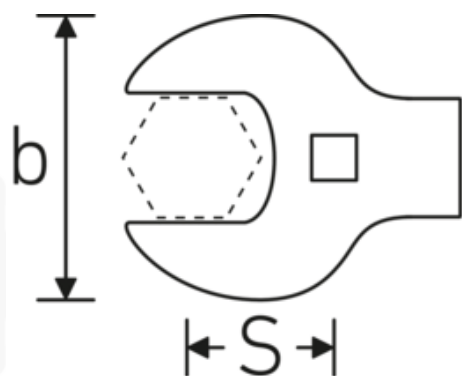

### Bezeichnung.

3/8 " Crowfoot-Schlüssel heavy-duty SW 3/4" L.49mm

### Technische Zeichnung.

## Technische Attribute.

<b>a</b>	11 mm
<b>Antriebsvierkant innen (Zoll)</b>	3/8 "
<b>Breite mm (b)</b>	41 mm
<b>Länge mm (L)</b>	49 mm
<b>S</b>	29,6 mm
<b>Schlüsselweite [Zoll]</b>	3/4 "

## Varianten.

Art.-Nr.	Modell-Nr. (ERP)	Bezeichnung	GTIN
02501024	540A HD SW 3/8	3/8 " Crowfoot-Schlüssel heavy-duty SW 3/8" L.39mm	4018754285709
02501028	540A HD SW 7/16	3/8 " Crowfoot-Schlüssel heavy-duty SW 7/16" L.40mm	4018754285716
02501032	540A HD SW 1/2	3/8 " Crowfoot-Schlüssel heavy-duty SW 1/2" L.42mm	4018754285723
02501034	540A HD SW 9/16	3/8 " Crowfoot-Schlüssel heavy-duty SW 9/16" L.43,4mm	4018754198078
02501036	540A HD SW 5/8	3/8 " Crowfoot-Schlüssel heavy-duty SW 5/8" L.45mm	4018754198085
02501038	540A HD SW 11/16	3/8 " Crowfoot-Schlüssel heavy-duty SW 11/16" L.47,2mm	4018754198092
02501040	540A HD SW 3/4	3/8 " Crowfoot-Schlüssel heavy-duty SW 3/4" L.49mm	4018754285730
02501042	540A HD SW 13/16	3/8 " Crowfoot-Schlüssel heavy-duty SW 13/16" L.51mm	4018754204359