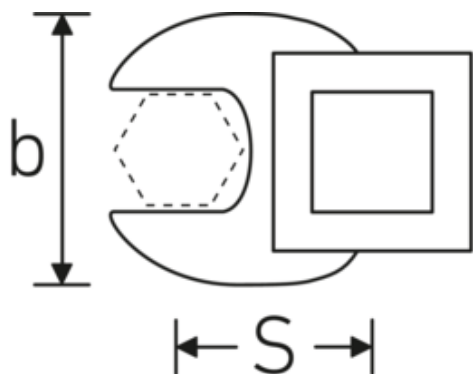

## Crowfoot-Schlüssel, metrisch

540

Art.-Nr. 02200018  
GTIN 4018754003556  
Modell 540 18

**Bezeichnung.** 3/8 " Crowfoot-Schlüssel SW 18mm L.42,5mm

**Eigenschaften.** • Chrome Alloy Steel, verchromt

## Technische Zeichnung.

## Technische Attribute.

a	6,3 mm
Antriebsvierkant innen (Zoll)	3/8 "
Breite mm (b)	38 mm
Länge mm (L)	42,5 mm
S	22,9 mm
Schlüsselweite [mm]	18 mm

## Varianten.

Art.-Nr.	Modell-Nr. (ERP)	Bezeichnung	GTIN
01200008	540 8	1/4 " Crowfoot-Schlüssel SW 8mm L.25,5mm	4018754149117
01200009	540 9	1/4 " Crowfoot-Schlüssel SW 9mm L.25,5mm	4018754149124
01200010	540 10	1/4 " Crowfoot-Schlüssel SW 10mm L.25,5mm	4018754149131
02200011	540 11	3/8 " Crowfoot-Schlüssel SW 11mm L.32mm	4018754149414
02200012	540 12	3/8 " Crowfoot-Schlüssel SW 12mm L.34,3mm	4018754003495
02200013	540 13	3/8 " Crowfoot-Schlüssel SW 13mm L.34,3mm	4018754003501
02200014	540 14	3/8 " Crowfoot-Schlüssel SW 14mm L.37,7mm	4018754003518
02200015	540 15	3/8 " Crowfoot-Schlüssel SW 15mm L.37,7mm	4018754003525
02200016	540 16	3/8 " Crowfoot-Schlüssel SW 16mm L.37,7mm	4018754003532
02200017	540 17	3/8 " Crowfoot-Schlüssel SW 17mm L.42,5mm	4018754003549
02200018	540 18	3/8 " Crowfoot-Schlüssel SW 18mm L.42,5mm	4018754003556
02200019	540 19	3/8 " Crowfoot-Schlüssel SW 19mm L.42,5mm	4018754003563
02200020	540 20	3/8 " Crowfoot-Schlüssel SW 20mm L.42,4mm	4018754141067
02200021	540 21	3/8 " Crowfoot-Schlüssel SW 21mm L.44,5mm	4018754003570
02200022	540 22	3/8 " Crowfoot-Schlüssel SW 22mm L.44,5mm	4018754003587
02200023	540 23	3/8 " Crowfoot-Schlüssel SW 23mm L.44,5mm	4018754141074
02200024	540 24	3/8 " Crowfoot-Schlüssel SW 24mm L.44,4mm	4018754003594
02200025	540 25	3/8 " Crowfoot-Schlüssel SW 25mm L.47mm	4018754141081
02200026	540 26	3/8 " Crowfoot-Schlüssel SW 26mm L.47mm	4018754149162
02200027	540 27	3/8 " Crowfoot-Schlüssel SW 27mm L.47mm	4018754149179
02200028	540 28	3/8 " Crowfoot-Schlüssel SW 28mm L.50mm	4018754148806
02200030	540 30	3/8 " Crowfoot-Schlüssel SW 30mm L.50mm	4018754149186