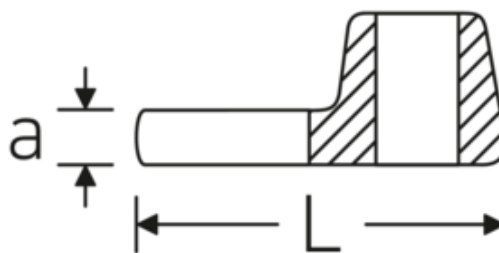

## Crowfoot-Schlüssel, metrisch

540

Art.-Nr. 02200018  
GTIN 4018754003556  
Modell 540 18

**Bezeichnung.** 3/8 " Crowfoot-Schlüssel SW 18mm L.42,5mm

**Eigenschaften.** • Chrome Alloy Steel, verchromt

## Technische Zeichnung.

## Technische Attribute.

a	6,3 mm
Antriebsvierkant innen (Zoll)	3/8 "
Breite mm (b)	38 mm
Länge mm (L)	42,5 mm
S	22,9 mm
Schlüsselweite [mm]	18 mm

## Varianten.

Art.-Nr.	Modell-Nr. (ERP)	Bezeichnung	GTIN
01200008	540 8	1/4 " Crowfoot-Schlüssel SW 8mm L.25,5mm	4018754149117
01200009	540 9	1/4 " Crowfoot-Schlüssel SW 9mm L.25,5mm	4018754149124
01200010	540 10	1/4 " Crowfoot-Schlüssel SW 10mm L.25,5mm	4018754149131
02200011	540 11	3/8 " Crowfoot-Schlüssel SW 11mm L.32mm	4018754149414
02200012	540 12	3/8 " Crowfoot-Schlüssel SW 12mm L.34,3mm	4018754003495
02200013	540 13	3/8 " Crowfoot-Schlüssel SW 13mm L.34,3mm	4018754003501
02200014	540 14	3/8 " Crowfoot-Schlüssel SW 14mm L.37,7mm	4018754003518
02200015	540 15	3/8 " Crowfoot-Schlüssel SW 15mm L.37,7mm	4018754003525
02200016	540 16	3/8 " Crowfoot-Schlüssel SW 16mm L.37,7mm	4018754003532
02200017	540 17	3/8 " Crowfoot-Schlüssel SW 17mm L.42,5mm	4018754003549
02200018	540 18	3/8 " Crowfoot-Schlüssel SW 18mm L.42,5mm	4018754003556
02200019	540 19	3/8 " Crowfoot-Schlüssel SW 19mm L.42,5mm	4018754003563
02200020	540 20	3/8 " Crowfoot-Schlüssel SW 20mm L.42,4mm	4018754141067
02200021	540 21	3/8 " Crowfoot-Schlüssel SW 21mm L.44,5mm	4018754003570
02200022	540 22	3/8 " Crowfoot-Schlüssel SW 22mm L.44,5mm	4018754003587
02200023	540 23	3/8 " Crowfoot-Schlüssel SW 23mm L.44,5mm	4018754141074
02200024	540 24	3/8 " Crowfoot-Schlüssel SW 24mm L.44,4mm	4018754003594
02200025	540 25	3/8 " Crowfoot-Schlüssel SW 25mm L.47mm	4018754141081
02200026	540 26	3/8 " Crowfoot-Schlüssel SW 26mm L.47mm	4018754149162
02200027	540 27	3/8 " Crowfoot-Schlüssel SW 27mm L.47mm	4018754149179
02200028	540 28	3/8 " Crowfoot-Schlüssel SW 28mm L.50mm	4018754148806
02200030	540 30	3/8 " Crowfoot-Schlüssel SW 30mm L.50mm	4018754149186