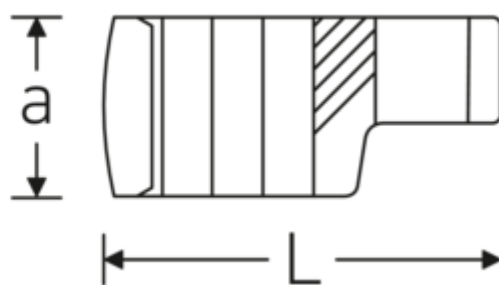

## Crowning-Schlüssel, metrisch

440

Art.-Nr. 01190013  
GTIN 4018754102099  
Modell 440 13

### Bezeichnung.

1/4 " Crowring-Schlüssel SW 13mm L.32mm

### Technische Attribute.

a	14 mm
Antriebsvierkant innen (Zoll)	1/4 "
Breite mm (b)	22,2 mm
Länge mm (L)	32 mm
S	16,4 mm
Schlüsselweite [mm]	13 mm
W	10 mm

## Varianten.

Art.-Nr.	Modell-Nr. (ERP)	Bezeichnung	GTIN
01190008	440 8	1/4 " Crowring-Schlüssel SW 8mm L.23,8mm	4018754149094
01190009	440 9	1/4 " Crowring-Schlüssel SW 9mm L.28,5mm	4018754140985
01190010	440 10	1/4 " Crowring-Schlüssel SW 10mm L.28,4mm	4018754000739
01190011	440 11	1/4 " Crowring-Schlüssel SW 11mm L.28mm	4018754149100
01190012	440 12	1/4 " Crowring-Schlüssel SW 12mm L.30,8mm	4018754000746
01190013	440 13	1/4 " Crowring-Schlüssel SW 13mm L.32mm	4018754102099
01190014	440 14	1/4 " Crowring-Schlüssel SW 14mm L.31,7mm	4018754000753
02190015	440 15	3/8 " Crowring-Schlüssel SW 15mm L.36,5mm	4018754141029
02190016	440 16	3/8 " Crowring-Schlüssel SW 16mm L.36,1mm	4018754003389
02190017	440 17	3/8 " Crowring-Schlüssel SW 17mm L.39,2mm	4018754003396
02190018	440 18	3/8 " Crowring-Schlüssel SW 18mm L.40,8mm	4018754003402
02190019	440 19	3/8 " Crowring-Schlüssel SW 19mm L.40,5mm	4018754003419
02190020	440 20	3/8 " Crowring-Schlüssel SW 20mm L.42,9mm	4018754141036
02190021	440 21	3/8 " Crowring-Schlüssel SW 21mm L.42,8mm	4018754003426
02190022	440 22	3/8 " Crowring-Schlüssel SW 22mm L.45,3mm	4018754003433
02190023	440 23	3/8 " Crowring-Schlüssel SW 23mm L.47,5mm	4018754141043
02190024	440 24	3/8 " Crowring-Schlüssel SW 24mm L.47,3mm	4018754003440
02190025	440 25	3/8 " Crowring-Schlüssel SW 25mm L.49,3mm	4018754141050
02190026	440 26	3/8 " Crowring-Schlüssel SW 26mm L.49,3mm	4018754003457
02190027	440 27	3/8 " Crowring-Schlüssel SW 27mm L.52,8mm	4018754003464
02191027	440 27MB	3/8 " Crowring-Schlüssel SW 27mm L.57,1mm	4018754103362
03190028	440 28	1/2 " Crowring-Schlüssel SW 28mm L.56,8mm	4018754148684