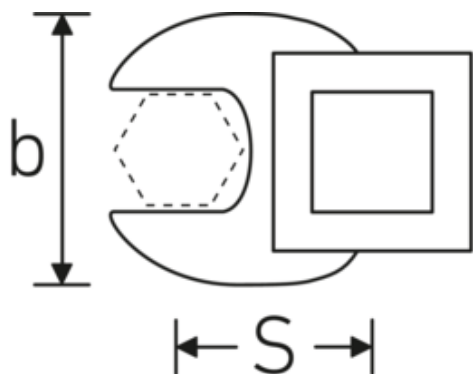

## Crowfoot-Schlüssel, metrisch

540

Art.-Nr. 02200015  
GTIN 4018754003525  
Modell 540 15

**Bezeichnung.** 3/8 " Crowfoot-Schlüssel SW 15mm L.37,7mm

**Eigenschaften.** • Chrome Alloy Steel, verchromt

## Technische Zeichnung.

## Technische Attribute.

a	6,3 mm
Antriebsvierkant innen (Zoll)	3/8 "
Breite mm (b)	30 mm
Länge mm (L)	37,7 mm
S	20,4 mm
Schlüsselweite [mm]	15 mm

## Varianten.

Art.-Nr.	Modell-Nr. (ERP)	Bezeichnung	GTIN
01200008	540 8	1/4 " Crowfoot-Schlüssel SW 8mm L.25,5mm	4018754149117
01200009	540 9	1/4 " Crowfoot-Schlüssel SW 9mm L.25,5mm	4018754149124
01200010	540 10	1/4 " Crowfoot-Schlüssel SW 10mm L.25,5mm	4018754149131
02200011	540 11	3/8 " Crowfoot-Schlüssel SW 11mm L.32mm	4018754149414
02200012	540 12	3/8 " Crowfoot-Schlüssel SW 12mm L.34,3mm	4018754003495
02200013	540 13	3/8 " Crowfoot-Schlüssel SW 13mm L.34,3mm	4018754003501
02200014	540 14	3/8 " Crowfoot-Schlüssel SW 14mm L.37,7mm	4018754003518
02200015	540 15	3/8 " Crowfoot-Schlüssel SW 15mm L.37,7mm	4018754003525
02200016	540 16	3/8 " Crowfoot-Schlüssel SW 16mm L.37,7mm	4018754003532
02200017	540 17	3/8 " Crowfoot-Schlüssel SW 17mm L.42,5mm	4018754003549
02200018	540 18	3/8 " Crowfoot-Schlüssel SW 18mm L.42,5mm	4018754003556
02200019	540 19	3/8 " Crowfoot-Schlüssel SW 19mm L.42,5mm	4018754003563
02200020	540 20	3/8 " Crowfoot-Schlüssel SW 20mm L.42,4mm	4018754141067
02200021	540 21	3/8 " Crowfoot-Schlüssel SW 21mm L.44,5mm	4018754003570
02200022	540 22	3/8 " Crowfoot-Schlüssel SW 22mm L.44,5mm	4018754003587
02200023	540 23	3/8 " Crowfoot-Schlüssel SW 23mm L.44,5mm	4018754141074
02200024	540 24	3/8 " Crowfoot-Schlüssel SW 24mm L.44,4mm	4018754003594
02200025	540 25	3/8 " Crowfoot-Schlüssel SW 25mm L.47mm	4018754141081
02200026	540 26	3/8 " Crowfoot-Schlüssel SW 26mm L.47mm	4018754149162
02200027	540 27	3/8 " Crowfoot-Schlüssel SW 27mm L.47mm	4018754149179
02200028	540 28	3/8 " Crowfoot-Schlüssel SW 28mm L.50mm	4018754148806
02200030	540 30	3/8 " Crowfoot-Schlüssel SW 30mm L.50mm	4018754149186