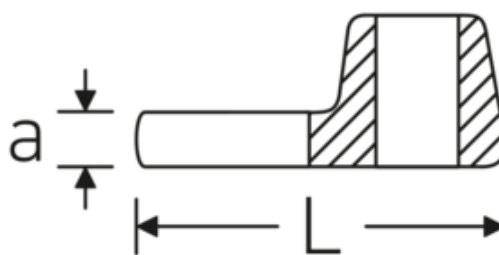

## Crowfoot-Schlüssel, metrisch

540

Art.-Nr. 02200015  
GTIN 4018754003525  
Modell 540 15

**Bezeichnung.** 3/8 " Crowfoot-Schlüssel SW 15mm L.37,7mm

**Eigenschaften.** • Chrome Alloy Steel, verchromt

## Technische Zeichnung.

## Technische Attribute.

a	6,3 mm
Antriebsvierkant innen (Zoll)	3/8 "
Breite mm (b)	30 mm
Länge mm (L)	37,7 mm
S	20,4 mm
Schlüsselweite [mm]	15 mm

## Varianten.

Art.-Nr.	Modell-Nr. (ERP)	Bezeichnung	GTIN
01200008	540 8	1/4 " Crowfoot-Schlüssel SW 8mm L.25,5mm	4018754149117
01200009	540 9	1/4 " Crowfoot-Schlüssel SW 9mm L.25,5mm	4018754149124
01200010	540 10	1/4 " Crowfoot-Schlüssel SW 10mm L.25,5mm	4018754149131
02200011	540 11	3/8 " Crowfoot-Schlüssel SW 11mm L.32mm	4018754149414
02200012	540 12	3/8 " Crowfoot-Schlüssel SW 12mm L.34,3mm	4018754003495
02200013	540 13	3/8 " Crowfoot-Schlüssel SW 13mm L.34,3mm	4018754003501
02200014	540 14	3/8 " Crowfoot-Schlüssel SW 14mm L.37,7mm	4018754003518
02200015	540 15	3/8 " Crowfoot-Schlüssel SW 15mm L.37,7mm	4018754003525
02200016	540 16	3/8 " Crowfoot-Schlüssel SW 16mm L.37,7mm	4018754003532
02200017	540 17	3/8 " Crowfoot-Schlüssel SW 17mm L.42,5mm	4018754003549
02200018	540 18	3/8 " Crowfoot-Schlüssel SW 18mm L.42,5mm	4018754003556
02200019	540 19	3/8 " Crowfoot-Schlüssel SW 19mm L.42,5mm	4018754003563
02200020	540 20	3/8 " Crowfoot-Schlüssel SW 20mm L.42,4mm	4018754141067
02200021	540 21	3/8 " Crowfoot-Schlüssel SW 21mm L.44,5mm	4018754003570
02200022	540 22	3/8 " Crowfoot-Schlüssel SW 22mm L.44,5mm	4018754003587
02200023	540 23	3/8 " Crowfoot-Schlüssel SW 23mm L.44,5mm	4018754141074
02200024	540 24	3/8 " Crowfoot-Schlüssel SW 24mm L.44,4mm	4018754003594
02200025	540 25	3/8 " Crowfoot-Schlüssel SW 25mm L.47mm	4018754141081
02200026	540 26	3/8 " Crowfoot-Schlüssel SW 26mm L.47mm	4018754149162
02200027	540 27	3/8 " Crowfoot-Schlüssel SW 27mm L.47mm	4018754149179
02200028	540 28	3/8 " Crowfoot-Schlüssel SW 28mm L.50mm	4018754148806
02200030	540 30	3/8 " Crowfoot-Schlüssel SW 30mm L.50mm	4018754149186