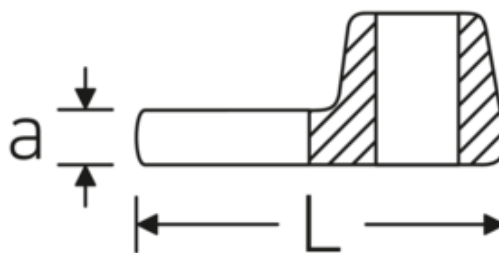

Crowfoot-Schlüssel, zöllig

540a

Art.-Nr. 03500078
GTIN 4018754121366
Modell 540 A 2 3/8

Bezeichnung. 1/2 " Crowfoot-Schlüssel SW 2 3/8" L.81,5mm

Eigenschaften. • Chrome Alloy Steel, verchromt

Technische Zeichnung.

Technische Attribute.

| | |
|-------------------------------|---------|
| a | 8 mm |
| Antriebsvierkant innen (Zoll) | 1/2 " |
| Breite mm (b) | 96 mm |
| Länge mm (L) | 81,5 mm |
| S | 51,3 mm |
| Schlüsselweite [Zoll] | 2 3/8 " |

| | | | |
|----------|-------------|---|---------------|
| 02500070 | 540 A 1 7/8 | 3/8 " Crowfoot-Schlüssel SW 1 7/8" L.72mm | 4018754004829 |
| 02500072 | 540 A 2 | 3/8 " Crowfoot-Schlüssel SW 2" L.75mm | 4018754004836 |
| 02500074 | 540 A 2 1/8 | 3/8 " Crowfoot-Schlüssel SW 2 1/8" L.75,6mm | 4018754173648 |
| 02500076 | 540 A 2 1/4 | 3/8 " Crowfoot-Schlüssel SW 2 1/4" L.80,5mm | 4018754173655 |
| 03500078 | 540 A 2 3/8 | 1/2 " Crowfoot-Schlüssel SW 2 3/8" L.81,5mm | 4018754121366 |