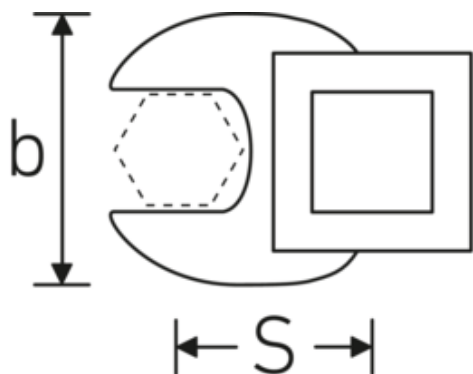

Crowfoot-Schlüssel, zöllig

540a

Art.-Nr. 03500078
GTIN 4018754121366
Modell 540 A 2 3/8

Bezeichnung. 1/2 " Crowfoot-Schlüssel SW 2 3/8" L.81,5mm

Eigenschaften. • Chrome Alloy Steel, verchromt

Technische Zeichnung.

Technische Attribute.

| | |
|-------------------------------|---------|
| a | 8 mm |
| Antriebsvierkant innen (Zoll) | 1/2 " |
| Breite mm (b) | 96 mm |
| Länge mm (L) | 81,5 mm |
| S | 51,3 mm |
| Schlüsselweite [Zoll] | 2 3/8 " |

| | | | |
|----------|-------------|---|---------------|
| 02500070 | 540 A 1 7/8 | 3/8 " Crowfoot-Schlüssel SW 1 7/8" L.72mm | 4018754004829 |
| 02500072 | 540 A 2 | 3/8 " Crowfoot-Schlüssel SW 2" L.75mm | 4018754004836 |
| 02500074 | 540 A 2 1/8 | 3/8 " Crowfoot-Schlüssel SW 2 1/8" L.75,6mm | 4018754173648 |
| 02500076 | 540 A 2 1/4 | 3/8 " Crowfoot-Schlüssel SW 2 1/4" L.80,5mm | 4018754173655 |
| 03500078 | 540 A 2 3/8 | 1/2 " Crowfoot-Schlüssel SW 2 3/8" L.81,5mm | 4018754121366 |