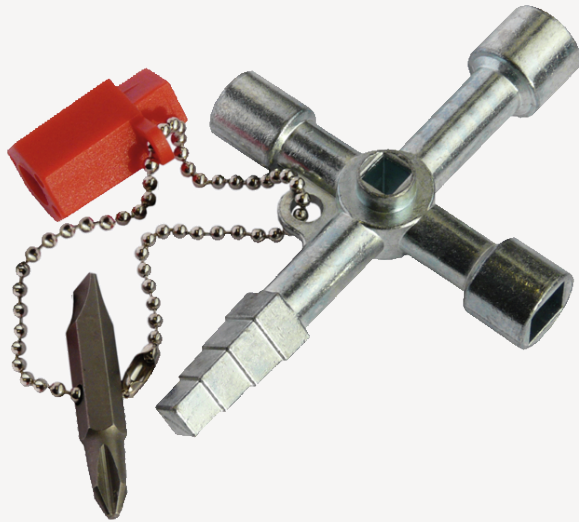

VBW

Profi-Key

PROFI-KEY MIT HEIZUNGSENTLUEFTUNGS- SCHLUESSEL

Product no. **87172190**
GTIN **4005887009142**
Model **Profi-Key 172**

Label.

Profi-Key

Properties.

- universal keys for all shut-off and locking systems, including new buildings, utility locks and heating ventilation
- can also be used for door handle and window handle mounts
- functions: stepped square drive 6-10 mm; internal square drive 7-8 mm; internal triangle drive 9, 10 mm; ventilation square drive 5 mm
- also for PH size 2 and slot 7 mm
- with chain and bit adaptor 6.3 mm (1/4")
- made from diecast zinc
- supplied in clear packaging with enclosed description

Benefits.

A universal screwdriver for effortless opening of control cabinets, valves and technical systems for gas, water and electricity supply.

The heating and ventilation wrench is an efficient solution for heating and sanitation applications.

Made from robust die-cast zinc for increased durability and reliable performance even in continuous use.

The key has different sizes of internal square drive, internal triangle drive and double cam for different systems.

The cabinet key has a compact design and has a chain for convenient attachment to the key ring or pocket.