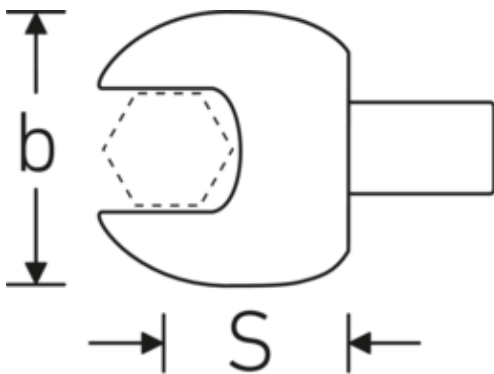

Open-ended shell tool

731/100

Product no. **58211024**
GTIN **4018754238644**
Model **731/100 24**

Label.

Open-ended shell tool Size 24mm Tool holder 22 x 28

Technical drawing.

Technical attributes.

Width mm (b)	50 mm
Tool holder size [internal square]	22 x 28 mm
Height mm (h)	13 mm
S	55 mm
Size [mm]	24 mm

Logistics data.

Depth mm (IFS)	110
Width mm (IFS)	50
Height mm (IFS)	32
WEEE/ElektroG	nicht ear-pflichtig
Length (packaged, mm)	110
Width (packaged, mm)	50
Height (packaging, mm)	32
Volume (packaged, dm ³)	0.176 dm ³
Product no.	58211024

Weight (gross, kg)	0,618
Weight PAP (kg)	0,000
Weight PVC (kg)	0,005
GTIN	4018754238644
Country of origin AWR	GERMANY
Region of origin	Nordrhein-Westfalen
Customs tariff no.	82041100
Packing standard	1
Weight (g)	618 g

Variants.

Product no.	Model No. (ERP)	Description	GTIN
58211024	731/100 24	Open-ended shell tool Size 24mm Tool holder22 x 28	4018754238644
58211027	731/100 27	Open-ended shell tool Size 27mm Tool holder22 x 28	4018754238651
58211030	731/100 30	Open-ended shell tool Size 30mm Tool holder22 x 28	4018754238668
58211032	731/100 32	Open-ended shell tool Size 32mm Tool holder22 x 28	4018754238675
58211034	731/100 34	Open-ended shell tool Size 34mm Tool holder22 x 28	4018754238682
58211036	731/100 36	Open-ended shell tool Size 36mm Tool holder22 x 28	4018754238699
58211041	731/100 41	Open-ended shell tool Size 41mm Tool holder22 x 28	4018754238705
58211046	731/100 46	Open-ended shell tool Size 46mm Tool holder22 x 28	4018754238712
58211050	731/100 50	Open-ended shell tool Size 50mm Tool holder22 x 28	4018754238729
58211055	731/100 55	Open-ended shell tool Size 55mm Tool holder22 x 28	4018754238736
58211060	731/100 60	Open-ended shell tool Size 60mm Tool holder22 x 28	4018754238743
58211090	731/100 90	Open-ended shell tool Size 90mm Tool holder22 x 28	4018754363612