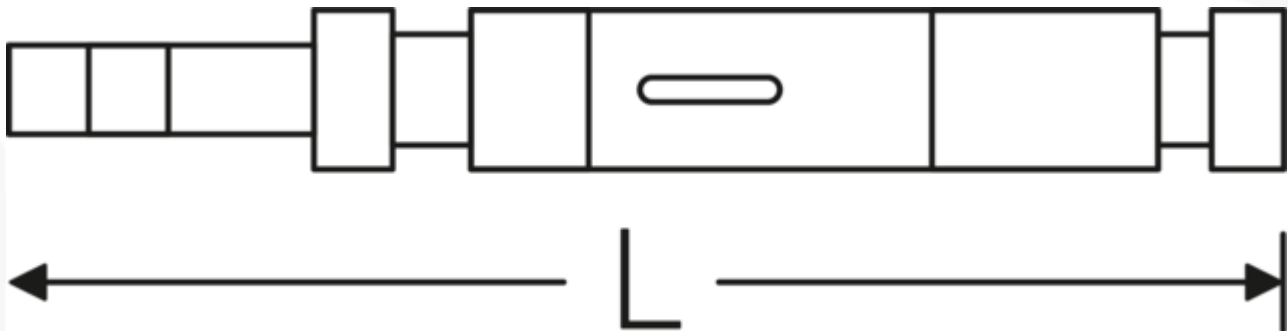

Torque screwdriver TORSIOMAX

775a/3

Product **51460003**
no.
GTIN **4018754142255**
Model **775A/3**
DREHMOMENTSCHRAUBENDREHE

Label.

Torque screwdriver TORSIOMAX Model 775a/3 Hex 1/4"

Technologies and features.

DIN EN ISO 6789-2

Our torque wrenches and torque screwdrivers are professionally calibrated in accordance with DIN EN ISO 6789-2 and delivered with a corresponding calibration certificate. We also calibrate angle-controlled torque wrenches in accordance with VDI 2648-2. This ensures the accuracy and traceability of our tools.

Technical drawing.

Technical attributes.

Scale division in-lb	0,02 in·lb
Scale division cN·m	- cN·m
Measuring range cN·m	- cN·m
Output hex drive internal (mm)	F 6,3 mm
Measuring range in-lb	0,2-3 in·lb
DIN	DIN 3126 / ISO1173
Size	a/3
internal hex drive [inch]	1/4 "
Length mm (L)	105 mm

Logistics data.

Depth mm (IFS)	235
Width mm (IFS)	60
Height mm (IFS)	60
WEEE/ElektroG	nicht ear-pflichtig
Length (packaged, mm)	235
Width (packaged, mm)	60
Height (packaging, mm)	60
Volume (packaged, dm3)	0.846 dm3
Product no.	51460003
Weight (gross, kg)	0,130
Weight PAP (kg)	0,000
Weight PVC (kg)	0,060
GTIN	4018754142255
Country of origin AWR	JAPAN
Region of origin	Ausländischer Ursprung
Customs tariff no.	82054000
Packing standard	1
Weight (g)	55 g