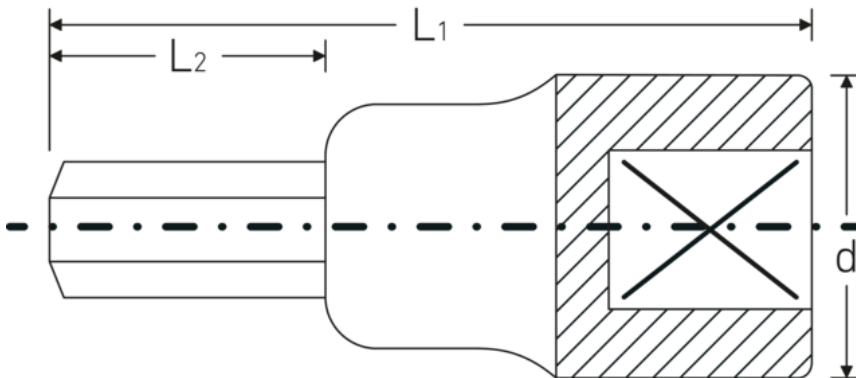

INHEX socket

54a

Product no. **03450032**
GTIN **4018754008414**
Model **54a 1/2 INHEX**

Label. INHEX socket 1/2 " 1/2 L.60mm

- Properties.**
- for hex socket head screws
 - 1/2" internal square drive
 - Chrome Alloy Steel, chrome-plated
 - DIN 7422

Technical drawing.

Technical attributes.

Drive profile	hex
Output hex drive external (inch)	1/2
Square drive inner (inch)	1/2 "
d	23,7 mm
DIN	DIN 7422

Logistics data.

Depth mm (IFS)	60
Width mm (IFS)	24
Height mm (IFS)	24
WEEE/ElektroG	nicht ear-pflichtig
Length (packaged, mm)	100

L1	60 mm	Width (packaged, mm)	100
L2	20 mm	Height (packaging, mm)	24
		Volume (packaged, dm3)	0.24 dm3
		Product no.	03450032
		Weight (gross, kg)	0,625
		Weight PAP (kg)	0,000
		Weight PVC (kg)	0,003
		GTIN	4018754008414
		Country of origin AWR	GERMANY
		Region of origin	Nordrhein-Westfalen
		Customs tariff no.	82042000
		Packing standard	5
		Weight (g)	125 g

Variants.

Product no.	Model No. (ERP)	Description	GTIN
03450014	54a 7/32 INHEX	INHEX socket 1/2 " 7/32 L.60mm	4018754008360
03450016	54a 1/4 INHEX	INHEX socket 1/2 " 1/4 L.60mm	4018754008377
03450020	54a 5/16 INHEX	INHEX socket 1/2 " 5/16 L.60mm	4018754008384
03450024	54a 3/8 INHEX	INHEX socket 1/2 " 3/8 L.60mm	4018754008391
03450028	54a 7/16 INHEX	INHEX socket 1/2 " 7/16 L.60mm	4018754008407
03450032	54a 1/2 INHEX	INHEX socket 1/2 " 1/2 L.60mm	4018754008414
03450034	54a 9/16 INHEX	INHEX socket 1/2 " 9/16 L.60mm	4018754008421
03450036	54a 5/8 INHEX	INHEX socket 1/2 " 5/8 L.60mm	4018754008438
03450040	54a 3/4 INHEX	INHEX socket 1/2 " 3/4 L.60mm	4018754127191