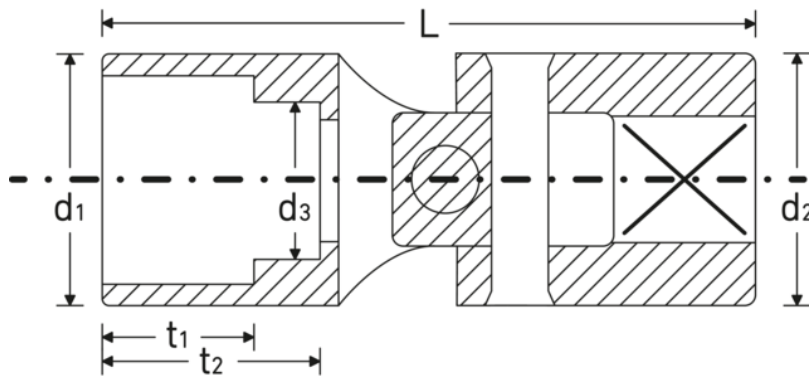

UNIFLEX sockets

402a

Product no. **01540014**
GTIN **4018754173570**
Model **402a 7/32**

Label. 1/4 " UNIFLEX sockets Size 7/32" L.32mm

- Properties.**
- bi-hex with AS-Drive profile
 - 1/4" internal square drive
 - HPQ® high performance steel, chrome-plated
 - SAE AS 954-E / ASME B 107.1

Technical drawing.

Technical attributes.

Drive profile	bi-hex AS-Drive
Square drive inner (inch)	1/4 "
d1	8,6 mm
d2	12,7 mm
d3	4,8 mm
Length mm (L)	32 mm
Size [inch]	7/32 "
t1	5,5 mm
t2	10 mm

Logistics data.

Depth mm (IFS)	32
Width mm (IFS)	12
Height mm (IFS)	12
WEEE/ElektroG	nicht ear-pflichtig
Length (packaged, mm)	95
Width (packaged, mm)	13
Height (packaging, mm)	13
Volume (packaged, dm3)	0.016055 dm3
Product no.	01540014
Weight (gross, kg)	0,090
Weight PAP (kg)	0,000
Weight PVC (kg)	0,002
GTIN	4018754173570
Country of origin AWR	GERMANY
Region of origin	Nordrhein-Westfalen
Customs tariff no.	82042000
Packing standard	5
Weight (g)	17 g