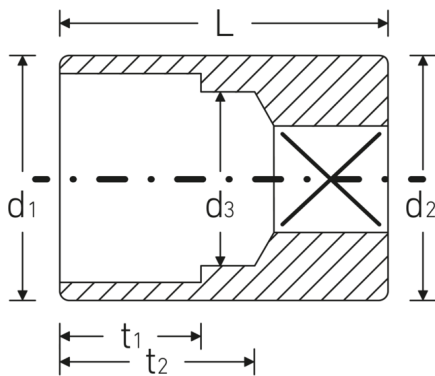

Sockets

40a

Product no. 01410028
GTIN 4018754001293
Model 40a 7/16

Label. 1/4 " Sockets Size 7/16" L.23mm

- Properties.**
- hex with AS-Drive profile
 - 1/4" internal square drive
 - HPQ® high performance steel, chrome-plated
 - ASME B 107.1/Fed. Spec. GGG-W-641/SAE AS 954-E

Technical drawing.

Technical attributes.

Drive profile	hex AS-Drive
Square drive inner (inch)	1/4 "
d1	15,8 mm
d2	15,8 mm
d3	10 mm
Length mm (L)	23 mm
Size [inch]	7/16 "
t1	9 mm
t2	14,6 mm

Logistics data.

Depth mm (IFS)	23
Width mm (IFS)	16
Height mm (IFS)	16
WEEE/ElektroG	nicht ear-pflichtig
Length (packaged, mm)	80
Width (packaged, mm)	46
Height (packaging, mm)	16
Volume (packaged, dm3)	0.05888 dm3
Product no.	01410028
Weight (gross, kg)	0,210
Weight PAP (kg)	0,000
Weight PVC (kg)	0,002
GTIN	4018754001293
Country of origin AWR	GERMANY
Region of origin	Nordrhein-Westfalen
Customs tariff no.	82042000
Packing standard	10
Weight (g)	15 g

Variants.

Product no.	Model No. (ERP)	Description	GTIN
01410008	40a 1/8	1/4 " Sockets Size 1/8" L.23mm	4018754180349
01410010	40a 5/32	1/4 " Sockets Size 5/32" L.23mm	4018754001217
01410012	40a 3/16	1/4 " Sockets Size 3/16" L.23mm	4018754001224