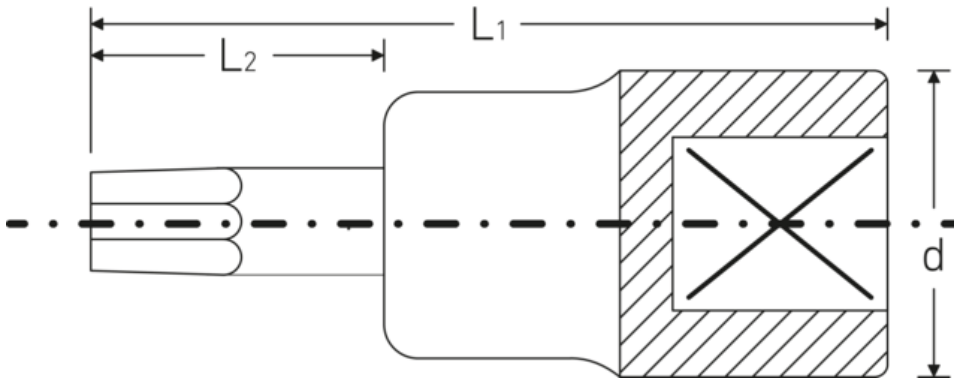

Screwdriver socket

49TX

Product no. **02100027**
GTIN **4018754002856**
Model **49TX T27 TORX®**

Label. 3/8 " Screwdriver socket L.49mm

Properties.

- for recessed TORX® screws
- 3/8" internal square drive
- Chrome Alloy Steel, chrome-plated

Technical drawing.

Technical attributes.

Drive profile	TORX®
Square drive inner (inch)	3/8 "
d	17,8 mm
Size drive profile	T27
L1	49 mm
L2	17 mm

Logistics data.

Depth mm (IFS)	50
Width mm (IFS)	18
Height mm (IFS)	18
WEEE/ElektroG	nicht ear-pflichtig
Length (packaged, mm)	70
Width (packaged, mm)	60

Height (packaging, mm)	18
Volume (packaged, dm ³)	0.0756 dm ³
Product no.	02100027
Weight (gross, kg)	0,236
Weight PAP (kg)	0,000
Weight PVC (kg)	0,003
GTIN	4018754002856
Country of origin AWR	GERMANY
Region of origin	Nordrhein-Westfalen
Customs tariff no.	82042000
Packing standard	5
Weight (g)	46 g

Variants.

Product no.	Model No. (ERP)	Description	GTIN
02100009	49TX T9 TORX®	3/8 " Screwdriver socket L.49mm	4018754002801
02100010	49TX T10 TORX®	3/8 " Screwdriver socket L.49mm	4018754002818
02100015	49TX T15 TORX®	3/8 " Screwdriver socket L.49mm	4018754002825
02100020	49TX T20 TORX®	3/8 " Screwdriver socket L.49mm	4018754002832
02100025	49TX T25 TORX®	3/8 " Screwdriver socket L.49mm	4018754002849
02100027	49TX T27 TORX®	3/8 " Screwdriver socket L.49mm	4018754002856
02100030	49TX T30 TORX®	3/8 " Screwdriver socket L.49mm	4018754002863
02100040	49TX T40 TORX®	3/8 " Screwdriver socket L.49mm	4018754002870
02100045	49TX T45 TORX®	3/8 " Screwdriver socket L.49mm	4018754139378