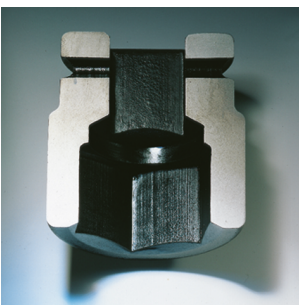

IMPACT socket

2308TX

Product no. **23080018**
GTIN **4018754015313**
Model **2308TX IMP E18 TORX®**

Label. IMPACT socket 1/2 " E18 L.38mm

Properties.

- for external TORX® screws
- 1/2" internal square drive
- Chrome Alloy Steel, gunmetal finish

Benefits.

1/2" internal square drive.

Product highlights.

Optimized functionality.

All IMPACT sockets have a through cross hole for the connecting pin and a deep groove for the rubber locking ring. The locking pin is not stressed during use.

High fitting accuracy.

The high precision fit, achieved through tight tolerances, ensures optimal, backlash-free transmission of forces to the socket.

Technical drawing.

Technical attributes.

Hand-/ Maschinenbetätigung	für Maschinenbetätigung
Drive profile	TORX®
TORX® drive profile (mm)	16,6 mm
Square drive inner (inch)	1/2 "
d1	22 mm
d2	30 mm
Size drive profile	E18
Length mm (L)	38 mm