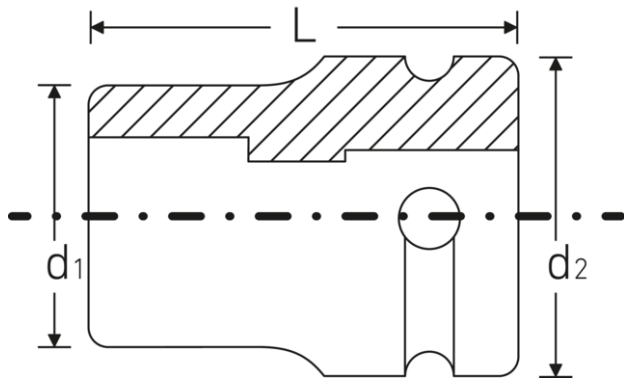

IMPACT socket

2308TX

Product no. **23080018**
GTIN **4018754015313**
Model **2308TX IMP E18 TORX®**

Label. IMPACT socket 1/2 " E18 L.38mm

Properties.

- for external TORX® screws
- 1/2" internal square drive
- Chrome Alloy Steel, gunmetal finish

Benefits.

1/2" internal square drive.

Product highlights.

Optimized functionality.

All IMPACT sockets have a through cross hole for the connecting pin and a deep groove for the rubber locking ring. The locking pin is not stressed during use.

High fitting accuracy.

The high precision fit, achieved through tight tolerances, ensures optimal, backlash-free transmission of forces to the socket.

Technical drawing.

Technical attributes.

Hand-/ Maschinenbetätigung	für Maschinenbetätigung
Drive profile	TORX®
TORX® drive profile (mm)	16,6 mm
Square drive inner (inch)	1/2 "
d1	22 mm
d2	30 mm
Size drive profile	E18
Length mm (L)	38 mm

Logistics data.

Depth mm (IFS)	38
Width mm (IFS)	30
Height mm (IFS)	30
WEEE/ElektroG	nicht ear-pflichtig
Length (packaged, mm)	170
Width (packaged, mm)	80
Height (packaging, mm)	47
Volume (packaged, dm3)	0.6392 dm3
Product no.	23080018
Weight (gross, kg)	1,150
Weight PAP (kg)	0,000
Weight PVC (kg)	0,008
GTIN	4018754015313
Country of origin AWR	GERMANY
Region of origin	Nordrhein-Westfalen
Customs tariff no.	82042000
Packing standard	10
Weight (g)	115 g