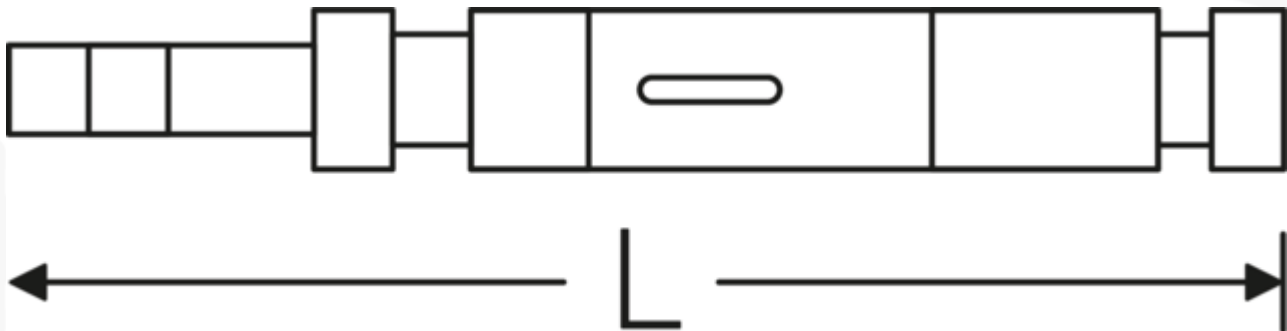

Torque screwdriver TORSIOMAX

775a/12

Product **51460012**
no.
GTIN **4018754142262**
Model **775A/12**
DREHMOMENTSCHRAUBENDREHE

Label.

Torque screwdriver TORSIOMAX Model 775a/12 Hex 1/4"

Technologies and features.

DIN EN ISO 6789-2

Our torque wrenches and torque screwdrivers are professionally calibrated in accordance with DIN EN ISO 6789-2 and delivered with a corresponding calibration certificate. We also calibrate angle-controlled torque wrenches in accordance with VDI 2648-2. This ensures the accuracy and traceability of our tools.

Technical drawing.

Technical attributes.

Scale division in-lb	0,1 in·lb
Scale division cN·m	- cN·m
Measuring range cN·m	- cN·m
Output hex drive internal (mm)	F 6,3 mm
Measuring range in-lb	2-12 in·lb
DIN	DIN 3126 / ISO1173
Size	a/12
internal hex drive [inch]	1/4 "
Length mm (L)	157 mm

Logistics data.

Depth mm (IFS)	255
Width mm (IFS)	52
Height mm (IFS)	52
WEEE/ElektroG	nicht ear-pflichtig
Length (packaged, mm)	255
Width (packaged, mm)	52
Height (packaging, mm)	52
Volume (packaged, dm3)	0.68952 dm3
Product no.	51460012
Weight (gross, kg)	0,380
Weight PAP (kg)	0,000
Weight PVC (kg)	0,066
GTIN	4018754142262
Country of origin AWR	JAPAN
Region of origin	Ausländischer Ursprung
Customs tariff no.	82054000
Packing standard	1
Weight (g)	200 g