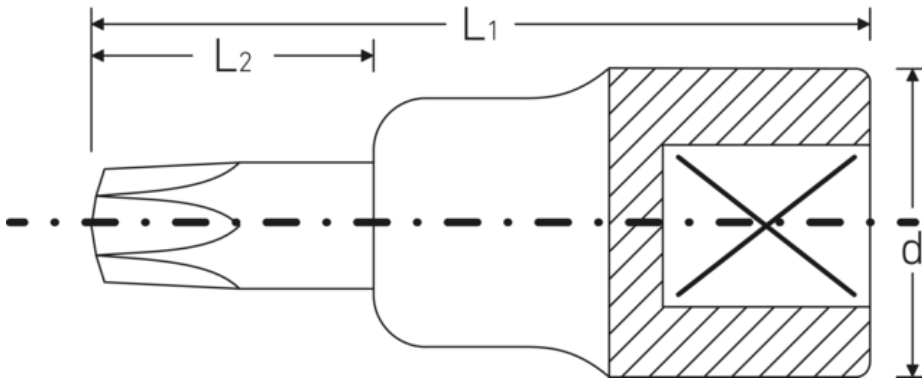

## Screwdriver socket

**54TX**

Product no. **03100027**  
GTIN **4018754006663**  
Model **54TX T27 TORX®**

**Label.** 1/2 " Screwdriver socket L.55mm

**Properties.**

- for recessed TORX® screws
- 1/2" internal square drive
- Chrome Alloy Steel, chrome-plated

## Technical drawing.

## Technical attributes.

Drive profile	TORX®
Square drive inner (inch)	1/2 "
d	22,7 mm
Size drive profile	T27
L1	55 mm
L2	17 mm

## Logistics data.

Depth mm (IFS)	57
Width mm (IFS)	23
Height mm (IFS)	23
WEEE/ElektroG	nicht ear-pflichtig
Length (packaged, mm)	100
Width (packaged, mm)	80

Height (packaging, mm)	23
Volume (packaged, dm <sup>3</sup> )	0.184 dm <sup>3</sup>
Product no.	03100027
Weight (gross, kg)	0,364
Weight PAP (kg)	0,000
Weight PVC (kg)	0,003
GTIN	4018754006663
Country of origin AWR	GERMANY
Region of origin	Nordrhein-Westfalen
Customs tariff no.	82042000
Packing standard	5
Weight (g)	72 g