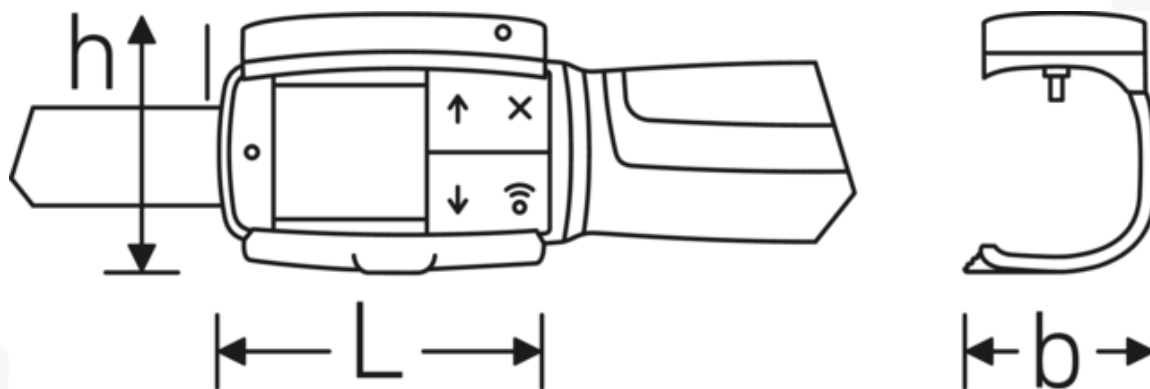

Technical drawing.

Technical attributes.

Width mm (b)	38 mm
for model	714
Height mm (h)	58 mm

Logistics data.

Depth mm (IFS)	90
Width mm (IFS)	90
Height mm (IFS)	50