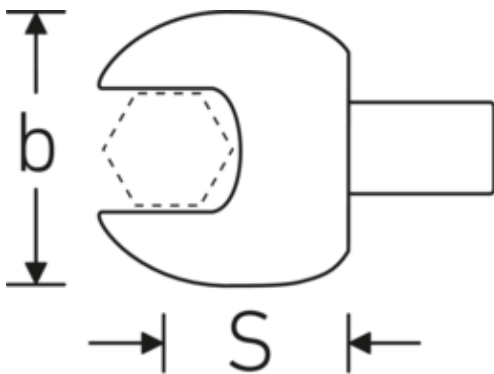

Open-ended shell tool

731/100

Product no. **58211036**
GTIN **4018754238699**
Model **731/100 36**

Label.

Open-ended shell tool Size 36mm Tool holder 22 x 28

Technical drawing.

Technical attributes.

Width mm (b)	74 mm
Tool holder size [internal square]	22 x 28 mm
Height mm (h)	15 mm
S	55 mm
Size [mm]	36 mm

Logistics data.

Depth mm (IFS)	115
Width mm (IFS)	75
Height mm (IFS)	32
WEEE/ElektroG	nicht ear-pflichtig
Length (packaged, mm)	115
Width (packaged, mm)	75
Height (packaging, mm)	32
Volume (packaged, dm ³)	0.276 dm ³
Product no.	58211036

Weight (gross, kg)	0,715
Weight PAP (kg)	0,000
Weight PVC (kg)	0,005
GTIN	4018754238699
Country of origin AWR	GERMANY
Region of origin	Nordrhein-Westfalen
Customs tariff no.	82041100
Packing standard	1
Weight (g)	713 g

Variants.

Product no.	Model No. (ERP)	Description	GTIN
58211024	731/100 24	Open-ended shell tool Size 24mm Tool holder22 x 28	4018754238644
58211027	731/100 27	Open-ended shell tool Size 27mm Tool holder22 x 28	4018754238651
58211030	731/100 30	Open-ended shell tool Size 30mm Tool holder22 x 28	4018754238668
58211032	731/100 32	Open-ended shell tool Size 32mm Tool holder22 x 28	4018754238675
58211034	731/100 34	Open-ended shell tool Size 34mm Tool holder22 x 28	4018754238682
58211036	731/100 36	Open-ended shell tool Size 36mm Tool holder22 x 28	4018754238699
58211041	731/100 41	Open-ended shell tool Size 41mm Tool holder22 x 28	4018754238705
58211046	731/100 46	Open-ended shell tool Size 46mm Tool holder22 x 28	4018754238712
58211050	731/100 50	Open-ended shell tool Size 50mm Tool holder22 x 28	4018754238729
58211055	731/100 55	Open-ended shell tool Size 55mm Tool holder22 x 28	4018754238736
58211060	731/100 60	Open-ended shell tool Size 60mm Tool holder22 x 28	4018754238743
58211090	731/100 90	Open-ended shell tool Size 90mm Tool holder22 x 28	4018754363612