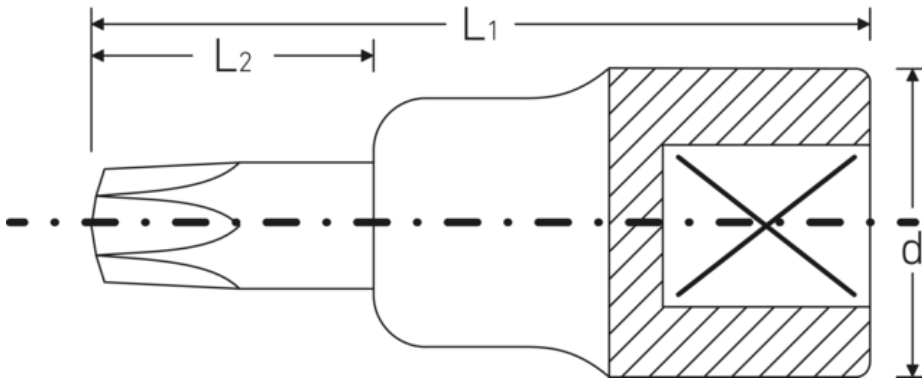

Screwdriver socket

54TX

Product no. **03100025**
GTIN **4018754006656**
Model **54TX T25 TORX®**

Label. 1/2 " Screwdriver socket L.55mm

Properties.

- for recessed TORX® screws
- 1/2" internal square drive
- Chrome Alloy Steel, chrome-plated

Technical drawing.

Technical attributes.

Drive profile	TORX®
Square drive inner (inch)	1/2 "
d	22,7 mm
Size drive profile	T25
L1	55 mm
L2	17 mm

Logistics data.

Depth mm (IFS)	55
Width mm (IFS)	23
Height mm (IFS)	23
WEEE/ElektroG	nicht ear-pflichtig
Length (packaged, mm)	100
Width (packaged, mm)	80

Height (packaging, mm)	23
Volume (packaged, dm ³)	0.184 dm ³
Product no.	03100025
Weight (gross, kg)	0,361
Weight PAP (kg)	0,000
Weight PVC (kg)	0,003
GTIN	4018754006656
Country of origin AWR	GERMANY
Region of origin	Nordrhein-Westfalen
Customs tariff no.	82042000
Packing standard	5
Weight (g)	71 g

Variants.

Product no.	Model No. (ERP)	Description	GTIN
03100020	54TX T20 TORX®	1/2 " Screwdriver socket L.55mm	4018754006649
03100025	54TX T25 TORX®	1/2 " Screwdriver socket L.55mm	4018754006656
03100027	54TX T27 TORX®	1/2 " Screwdriver socket L.55mm	4018754006663
03100030	54TX T30 TORX®	1/2 " Screwdriver socket L.55mm	4018754006670
03100040	54TX T40 TORX®	1/2 " Screwdriver socket L.55mm	4018754006687
03100045	54TX T45 TORX®	1/2 " Screwdriver socket L.55mm	4018754006694
03100050	54TX T50 TORX®	1/2 " Screwdriver socket L.55mm	4018754006700
03100055	54TX T55 TORX®	1/2 " Screwdriver socket L.58mm	4018754006717
03100060	54TX T60 TORX®	1/2 " Screwdriver socket L.58mm	4018754006724
03100070	54TX T70 TORX®	1/2 " Screwdriver socket L.60mm	4018754132362