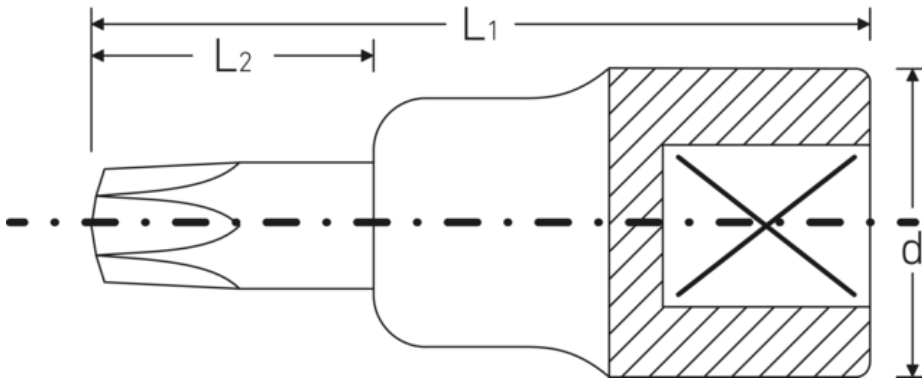

## Screwdriver socket

**54TX**

Product no. **03100020**  
GTIN **4018754006649**  
Model **54TX T20 TORX®**

**Label.** 1/2 " Screwdriver socket L.55mm

**Properties.**

- for recessed TORX® screws
- 1/2" internal square drive
- Chrome Alloy Steel, chrome-plated

## Technical drawing.

## Technical attributes.

Drive profile	TORX®
Square drive inner (inch)	1/2 "
d	22,7 mm
Size drive profile	T20
L1	55 mm
L2	17 mm

## Logistics data.

Depth mm (IFS)	55
Width mm (IFS)	23
Height mm (IFS)	23
WEEE/ElektroG	nicht ear-pflichtig
Length (packaged, mm)	100
Width (packaged, mm)	80

Height (packaging, mm)	23
Volume (packaged, dm <sup>3</sup> )	0.184 dm <sup>3</sup>
Product no.	03100020
Weight (gross, kg)	0,361
Weight PAP (kg)	0,000
Weight PVC (kg)	0,005
GTIN	4018754006649
Country of origin AWR	GERMANY
Region of origin	Nordrhein-Westfalen
Customs tariff no.	82042000
Packing standard	5
Weight (g)	71 g