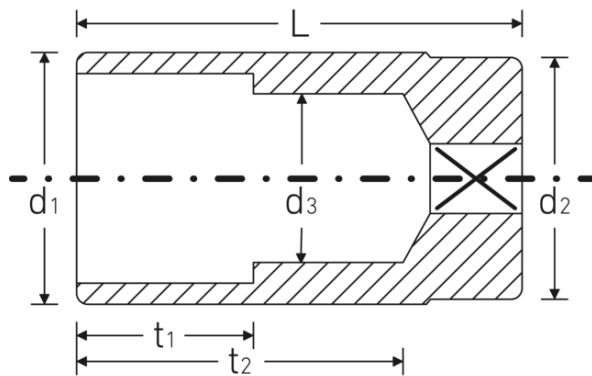

## Socket

**46**

Product no. **02020014**  
GTIN **4018754002207**  
Model **46 14**

**Label.** 3/8 " Socket Size 14mm L.60mm

**Properties.**

- long version
- bi-hex with AS-Drive profile
- 3/8" internal square drive
- HPQ® high performance steel, chrome-plated
- size 20.8: with rubber insert for spark plugs
- DIN 3124 / ISO 2725-1 / DIN EN 3710 / DIN EN 3709 / ASME B 107.5M

## Technical attributes.

Drive profile	bi-hex AS-Drive
Square drive inner (inch)	3/8 "
d1	19,4 mm
d2	17,5 mm
d3	13 mm
DIN	DIN 3124 / ISO 2725-1, DIN EN 3710, DIN EN 3709, ASME B 107.5M
Length mm (L)	60 mm
Size [mm]	14 mm
t1	25 mm
t2	45,8 mm

## Logistics data.

Depth mm (IFS)	60
Width mm (IFS)	20
Height mm (IFS)	20
WEEE/ElektroG	nicht ear-pflichtig
Length (packaged, mm)	105
Width (packaged, mm)	63
Height (packaging, mm)	41
Volume (packaged, dm3)	0.271215 dm3
Product no.	02020014
Weight (gross, kg)	0,750
Weight PAP (kg)	0,000
Weight PVC (kg)	0,007
GTIN	4018754002207
Country of origin AWR	GERMANY
Region of origin	Nordrhein-Westfalen
Customs tariff no.	82042000
Packing standard	10
Weight (g)	75 g

## Variants.

Product no.	Model No. (ERP)	Description	GTIN
02020008	46 8	3/8 " Socket Size 8mm L.54mm	4018754167661
02020010	46 10	3/8 " Socket Size 10mm L.54mm	4018754002160
02020011	46 11	3/8 " Socket Size 11mm L.54mm	4018754002177