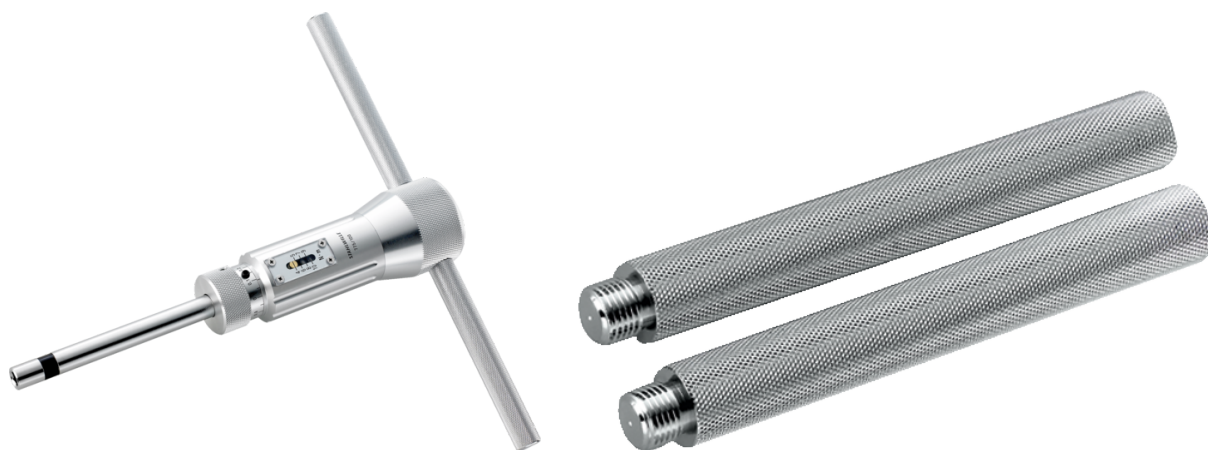

GTIN.

Images.

STAHLWILLE Eduard Wille GmbH

Lindenallee 27 · 42349 Wuppertal · Germany · Phone: +49 202 4791-0

info@stahlwille.de · www.stahlwille.com

© STAHLWILLE Eduard Wille GmbH, Wuppertal