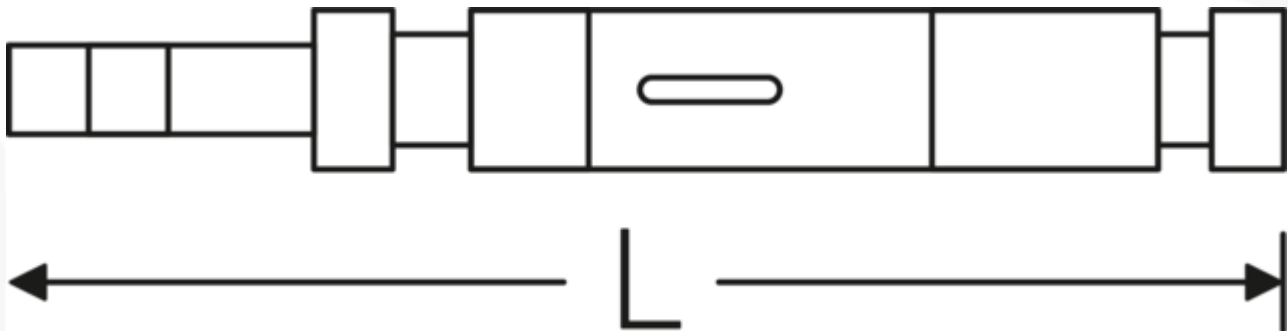

Torque screwdriver TORSIOMAX

775/100

Product 51060100
no.
GTIN 4018754141654
Model 775/100
DREHMOMENTSCHRAUBENDREHE

Label.

Torque screwdriver TORSIOMAX Model 775/100 Hex 1/4"

Technologies and features.

DIN EN ISO 6789-2

Technical drawing.

Technical attributes.

Scale division in-lb	- in·lb
Scale division cN·m	5 cN·m
Measuring range cN·m	400-1000 cN·m
Output hex drive internal (mm)	F 6,3 mm
DIN	DIN 3126 / ISO1173
Size	100
internal hex drive [inch]	1/4 "
Length mm (L)	235 mm

Logistics data.

Depth mm (IFS)	270
Width mm (IFS)	55
Height mm (IFS)	55
WEEE/ElektroG	nicht ear-pflichtig
Length (packaged, mm)	270
Width (packaged, mm)	55
Height (packaging, mm)	55
Volume (packaged, dm3)	0.81675 dm3
Product no.	51060100
Weight (gross, kg)	0,830
Weight PAP (kg)	0,000
Weight PVC (kg)	0,060
GTIN	4018754141654
Country of origin AWR	JAPAN
Region of origin	Ausländischer Ursprung
Customs tariff no.	82054000
Packing standard	1
Weight (g)	630 g