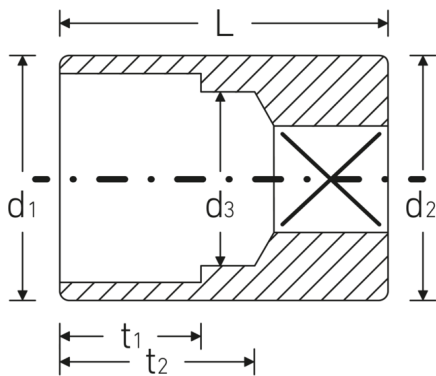

Sockets

40aD

Product no. **01530028**
GTIN **4018754001569**
Model **40aD 7/16**

Label. 1/4 " Sockets Size 7/16" L.23mm

Properties.

- bi-hex with AS-Drive profile
- 1/4" internal square drive
- HPQ® high performance steel, chrome-plated
- ASME B 107.1 / Fed. Spec. GGG-W-641 / SAE AS 954-E (test values)

Technical drawing.

Technical attributes.

Drive profile	bi-hex AS-Drive
Square drive inner (inch)	1/4 "
d1	15,8 mm
d2	15,8 mm
d3	10 mm
Length mm (L)	23 mm
Size [inch]	7/16 "
t1	9 mm
t2	14,6 mm

Logistics data.

Depth mm (IFS)	23
Width mm (IFS)	16
Height mm (IFS)	16
WEEE/ElektroG	nicht ear-pflichtig
Length (packaged, mm)	80
Width (packaged, mm)	60
Height (packaging, mm)	22
Volume (packaged, dm ³)	0.1056 dm ³
Product no.	01530028
Weight (gross, kg)	0,214
Weight PAP (kg)	0,000
Weight PVC (kg)	0,003
GTIN	4018754001569
Country of origin AWR	GERMANY
Region of origin	Nordrhein-Westfalen
Customs tariff no.	82042000
Packing standard	10
Weight (g)	21 g

Variants.

Product no.	Model No. (ERP)	Description	GTIN
01530034	40aD 9/16	1/4 " Sockets Size 9/16" L.24mm	4018754001583
01530032	40aD 1/2	1/4 " Sockets Size 1/2" L.23mm	4018754001576
01530028	40aD 7/16	1/4 " Sockets Size 7/16" L.23mm	4018754001569