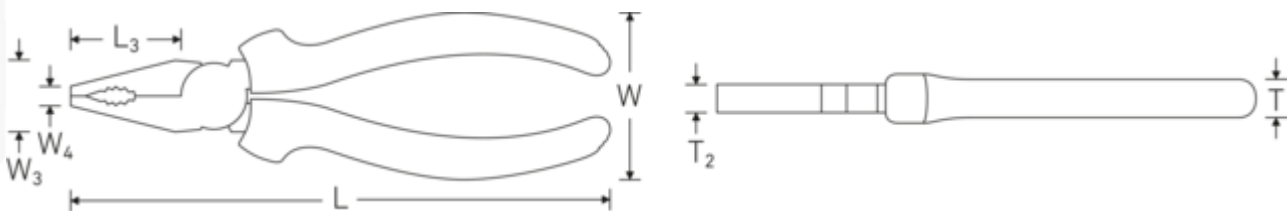

Combination pliers

6700

Product no. **67001200**
GTIN **4018754338429**
Model **6700 1 200**

Label.

Combination pliers L.200mm Header chrome-plated Handles 2-component handles

Properties.

- for gripping, holding and cutting cables as well as soft and hard wire
- with fine and coarse serrated gripping surface, with cutters
- hardened and tempered steel, drop-forged
- cutting edges with additional induction hardening to approx. 64 HRC
- chrome-plated
- with 2-component handles
- DIN ISO 5746

Additional inductive hardening of the cutting edges (approx. 64 HRC) supports optimum cutting performance during continuous use.

The inside of the handle is labelled with the EAN code, distributor and article number.

Technical drawing.

Technical attributes.

Jaw length mm (L3)	42 mm
Width mm (b)	55 mm
DIN	DIN ISO 5746
Handles	2-component handles
Height mm (h)	23 mm
Header	chrome-plated
Head width mm (W3)	29 mm
Head thickness mm (T2)	12.5 mm
Length mm (L)	200 mm
Physical length [mm]	210 mm
Centre width mm (W4)	8 mm

Logistics data.

Depth mm (IFS)	212
Width mm (IFS)	50
Height mm (IFS)	22
WEEE/ElektroG	nicht ear-pflichtig
Length (packaged, mm)	262
Width (packaged, mm)	112
Height (packaging, mm)	70
Volume (packaged, dm3)	2.05408 dm3
Product no.	67001200
Weight (gross, kg)	1,762
Weight PAP (kg)	0,082
Weight PVC (kg)	0,002
GTIN	4018754338429
Country of origin AWR	VIET NAM
Region of origin	Ausländischer Ursprung
Customs tariff no.	82032000
Packing standard	5
Weight (g)	340 g