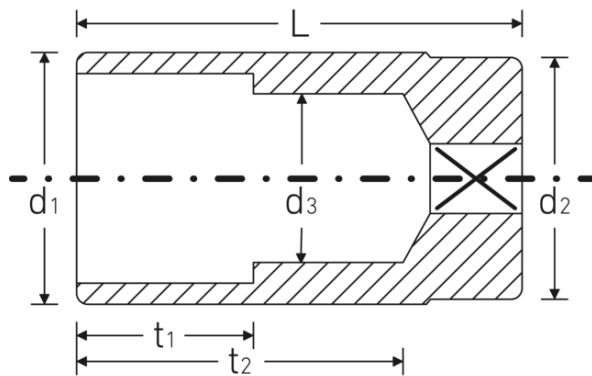

## Socket

46

Product no. 02020022  
GTIN 4018754002283  
Model 46 22

**Label.** 3/8 " Socket Size 22mm L.65mm

**Properties.**

- long version
- bi-hex with AS-Drive profile
- 3/8" internal square drive
- HPQ® high performance steel, chrome-plated
- size 20.8: with rubber insert for spark plugs
- DIN 3124 / ISO 2725-1 / DIN EN 3710 / DIN EN 3709 / ASME B 107.5M

## Technical attributes.

Drive profile	bi-hex AS-Drive
Square drive inner (inch)	3/8 "
d1	28,7 mm
d2	26,5 mm
d3	21 mm
DIN	DIN 3124 / ISO 2725-1, DIN EN 3710, DIN EN 3709, ASME B 107.5M
Length mm (L)	65 mm
Size [mm]	22 mm
t1	30 mm
t2	51,2 mm

## Logistics data.

Depth mm (IFS)	65
Width mm (IFS)	30
Height mm (IFS)	30
WEEE/ElektroG	nicht ear-pflichtig
Length (packaged, mm)	90
Width (packaged, mm)	70
Height (packaging, mm)	56
Volume (packaged, dm3)	0.3528 dm3
Product no.	02020022
Weight (gross, kg)	0,720
Weight PAP (kg)	0,000
Weight PVC (kg)	0,008
GTIN	4018754002283
Country of origin AWR	GERMANY
Region of origin	Nordrhein-Westfalen
Customs tariff no.	82042000
Packing standard	5
Weight (g)	178 g

## Variants.

Product no.	Model No. (ERP)	Description	GTIN
02020008	46 8	3/8 " Socket Size 8mm L.54mm	4018754167661
02020010	46 10	3/8 " Socket Size 10mm L.54mm	4018754002160
02020011	46 11	3/8 " Socket Size 11mm L.54mm	4018754002177