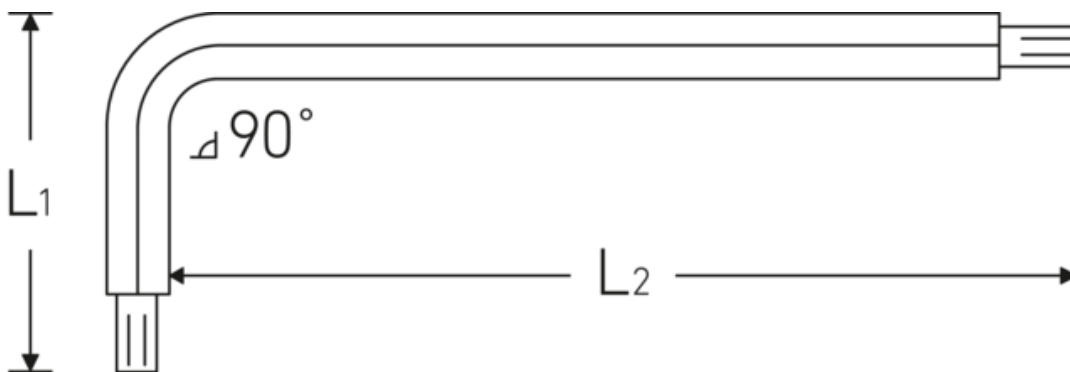

Hex ball-ended L-Keys

10767

Product no. **43263003**
GTIN **4018754332793**
Model **10767 3**

Label.

Hex ball-ended L-Key Output hex 3mm L.20mm x 124mm

Properties.

- for **metric** hex socket screws
- ball-ended at the long end of the shaft
- pivoting angle of up to 25° to each side
- Chrome Alloy Steel, nickel-plated

Technical drawing.

Technical attributes.

Drive profile	hex
External output hex (mm)	3 mm
L1	20 mm
L2	124 mm

Logistics data.

Depth mm (IFS)	125
Width mm (IFS)	22
Height mm (IFS)	3
WEEE/ElektroG	nicht ear-pflichtig
Length (packaged, mm)	125

Width (packaged, mm)	22
Height (packaging, mm)	3
Volume (packaged, dm³)	0.00825 dm ³
Product no.	43263003
Weight (gross, kg)	0,088
Weight PAP (kg)	0,000
Weight PVC (kg)	0,002
GTIN	4018754332793
Country of origin AWR	GERMANY
Region of origin	Nordrhein-Westfalen
Customs tariff no.	82054000
Packing standard	10
Weight (g)	8 g

Variants.

Product no.	Model No. (ERP)	Description	GTIN
43263130	10767 1,3 0.050"	Hex ball-ended L-Key Output hex 1,3mm L.12mm x 72mm	4018754332755
43263015	10767 1,5	Hex ball-ended L-Key Output hex 1,5mm L.14mm x 89mm	4018754332762
43263002	10767 2	Hex ball-ended L-Key Output hex 2mm L.16mm x 99mm	4018754332779
43263025	10767 2,5	Hex ball-ended L-Key Output hex 2,5mm L.18mm x 112mm	4018754332786
43263003	10767 3	Hex ball-ended L-Key Output hex 3mm L.20mm x 124mm	4018754332793
43263004	10767 4	Hex ball-ended L-Key Output hex 4mm L.25mm x 138mm	4018754332809
43263005	10767 5	Hex ball-ended L-Key Output hex 5mm L.28mm x 158mm	4018754332816
43263006	10767 6	Hex ball-ended L-Key Output hex 6mm L.32mm x 178mm	4018754332823
43263008	10767 8	Hex ball-ended L-Key Output hex 8mm L.36mm x 198mm	4018754332830
43263010	10767 10	Hex ball-ended L-Key Output hex 10mm L.40mm x 222mm	4018754332847
43263012	10767 12	Hex ball-ended L-Key Output hex 12mm L.45mm x 248mm	4018754332854