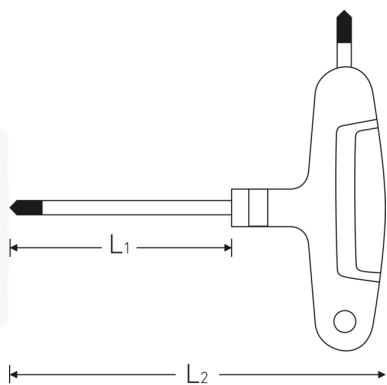

TORX® screwdrivers

10769

Product no. **43293050**
GTIN **4018754319527**
Model **DRALL+ 10769 T50 TORX®**

Label.

TORX® screwdriver T50 L.130mm

Properties.

- for recessed TORX® screws
- with 2 outputs
- black tip
- with 2-component T-handle
- Chrome Alloy Steel, matt chrome-plated

Technical drawing.

Technical attributes.

Drive profile	TORX®
Size drive profile	T50
L1	130 mm
L2	165 mm

Logistics data.

Depth mm (IFS)	146
Width mm (IFS)	163
Height mm (IFS)	28
WEEE/ElektroG	nicht ear-pflichtig
Length (packaged, mm)	410
Width (packaged, mm)	200
Height (packaging, mm)	57
Volume (packaged, dm3)	4.674 dm3
Product no.	43293050
Weight (gross, kg)	0,996
Weight PAP (kg)	0,000
Weight PVC (kg)	0,016
GTIN	4018754319527
Country of origin AWR	GERMANY
Region of origin	Nordrhein-Westfalen
Customs tariff no.	82054000
Packing standard	5
Weight (g)	137 g

Variants.

Product no.	Model No. (ERP)	Description	GTIN
43293008	DRALL+ 10769 T8 TORX®	TORX® screwdriver T8 L.80mm	4018754324477
43293009	DRALL+ 10769 T9 TORX®	TORX® screwdriver T9 L.80mm	4018754319442
43293010	DRALL+ 10769 T10 TORX®	TORX® screwdriver T10 L.100mm	4018754319459
43293015	DRALL+ 10769 T15 TORX®	TORX® screwdriver T15 L.100mm	4018754319466
43293020	DRALL+ 10769 T20 TORX®	TORX® screwdriver T20 L.100mm	4018754319473
43293025	DRALL+ 10769 T25 TORX®	TORX® screwdriver T25 L.110mm	4018754319480
43293027	DRALL+ 10769 T27 TORX®	TORX® screwdriver T27 L.110mm	4018754319497
43293030	DRALL+ 10769 T30 TORX®	TORX® screwdriver T30 L.130mm	4018754319503
43293040	DRALL+ 10769 T40 TORX®	TORX® screwdriver T40 L.130mm	4018754319510
43293045	DRALL+ 10769 T45 TORX®	TORX® screwdriver T45 L.130mm	4018754324484
43293050	DRALL+ 10769 T50 TORX®	TORX® screwdriver T50 L.130mm	4018754319527