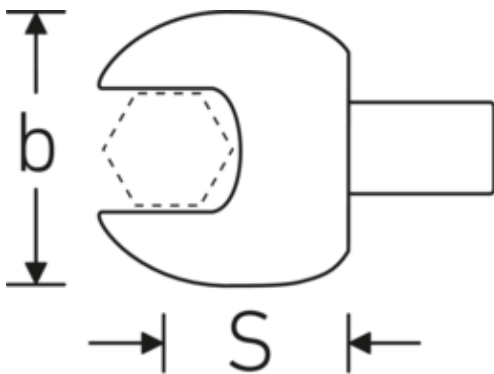

### Label.

Open-ended shell tool Size 34mm Tool holder 22 x 28

### Technical attributes.

Width mm (b)	72 mm
Tool holder size [internal square]	22 x 28 mm
Height mm (h)	15 mm
S	55 mm
Size [mm]	34 mm

### Logistics data.

Depth mm (IFS)	115
Width mm (IFS)	72
Height mm (IFS)	32
WEEE/ElektroG	nicht ear-pflichtig
Length (packaged, mm)	115
Width (packaged, mm)	75
Height (packaging, mm)	35
Volume (packaged, dm <sup>3</sup> )	0.301875 dm <sup>3</sup>
Product no.	58211034

## Variants.

Product no.	Model No. (ERP)	Description	GTIN
58211024	731/100 24	Open-ended shell tool Size 24mm Tool holder22 x 28	4018754238644
58211027	731/100 27	Open-ended shell tool Size 27mm Tool holder22 x 28	4018754238651
58211030	731/100 30	Open-ended shell tool Size 30mm Tool holder22 x 28	4018754238668
58211032	731/100 32	Open-ended shell tool Size 32mm Tool holder22 x 28	4018754238675
58211034	731/100 34	Open-ended shell tool Size 34mm Tool holder22 x 28	4018754238682
58211036	731/100 36	Open-ended shell tool Size 36mm Tool holder22 x 28	4018754238699
58211041	731/100 41	Open-ended shell tool Size 41mm Tool holder22 x 28	4018754238705
58211046	731/100 46	Open-ended shell tool Size 46mm Tool holder22 x 28	4018754238712
58211050	731/100 50	Open-ended shell tool Size 50mm Tool holder22 x 28	4018754238729
58211055	731/100 55	Open-ended shell tool Size 55mm Tool holder22 x 28	4018754238736
58211060	731/100 60	Open-ended shell tool Size 60mm Tool holder22 x 28	4018754238743
58211090	731/100 90	Open-ended shell tool Size 90mm Tool holder22 x 28	4018754363612