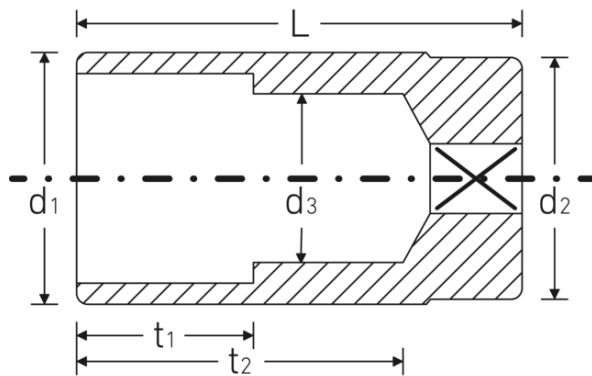

Socket

46

Product no. **02020019**
GTIN **4018754002252**
Model **46 19**

Label. 3/8 " Socket Size 19mm L.65mm

Properties.

- long version
- bi-hex with AS-Drive profile
- 3/8" internal square drive
- HPQ® high performance steel, chrome-plated
- size 20.8: with rubber insert for spark plugs
- DIN 3124 / ISO 2725-1 / DIN EN 3710 / DIN EN 3709 / ASME B 107.5M

Technical drawing.

Technical attributes.

Drive profile	bi-hex AS-Drive
Square drive inner (inch)	3/8 "
d1	25,2 mm
d2	23 mm
d3	18 mm
DIN	DIN 3124 / ISO 2725-1, DIN EN 3710, DIN EN 3709, ASME B 107.5M
Length mm (L)	65 mm
Size [mm]	19 mm
t1	30 mm
t2	52 mm
Type	Fiat: 1500, 125

Logistics data.

Depth mm (IFS)	65
Width mm (IFS)	26
Height mm (IFS)	26
WEEE/ElektroG	nicht ear-pflichtig
Length (packaged, mm)	135
Width (packaged, mm)	68
Height (packaging, mm)	53
Volume (packaged, dm3)	0.48654 dm3
Product no.	02020019
Weight (gross, kg)	1,120
Weight PAP (kg)	0,000
Weight PVC (kg)	0,008
GTIN	4018754002252
Country of origin AWR	GERMANY
Region of origin	Nordrhein-Westfalen
Customs tariff no.	82042000
Packing standard	10
Weight (g)	112 g

Variants.

Product no.	Model No. (ERP)	Description	GTIN
02020008	46 8	3/8 " Socket Size 8mm L.54mm	4018754167661
02020010	46 10	3/8 " Socket Size 10mm L.54mm	4018754002160
02020011	46 11	3/8 " Socket Size 11mm L.54mm	4018754002177