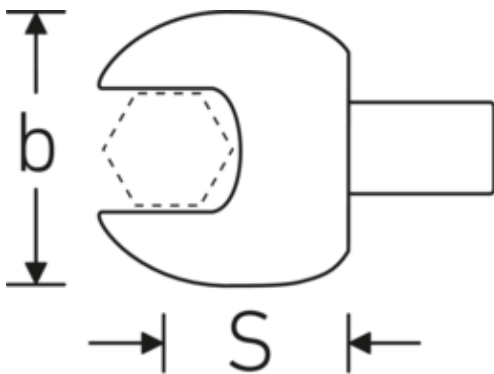

## Open-ended shell tool

**731/100**

Product no. **58211027**  
GTIN **4018754238651**  
Model **731/100 27**

**Label.**

Open-ended shell tool Size 27mm Tool holder 22 x 28

## Technical drawing.

## Technical attributes.

Width mm (b)	56 mm
Tool holder size [internal square]	22 x 28 mm
Height mm (h)	14 mm
S	55 mm
Size [mm]	27 mm

## Logistics data.

Depth mm (IFS)	110
Width mm (IFS)	55
Height mm (IFS)	32
WEEE/ElektroG	nicht ear-pflichtig
Length (packaged, mm)	110
Width (packaged, mm)	55
Height (packaging, mm)	32
Volume (packaged, dm <sup>3</sup> )	0.1936 dm <sup>3</sup>
Product no.	58211027