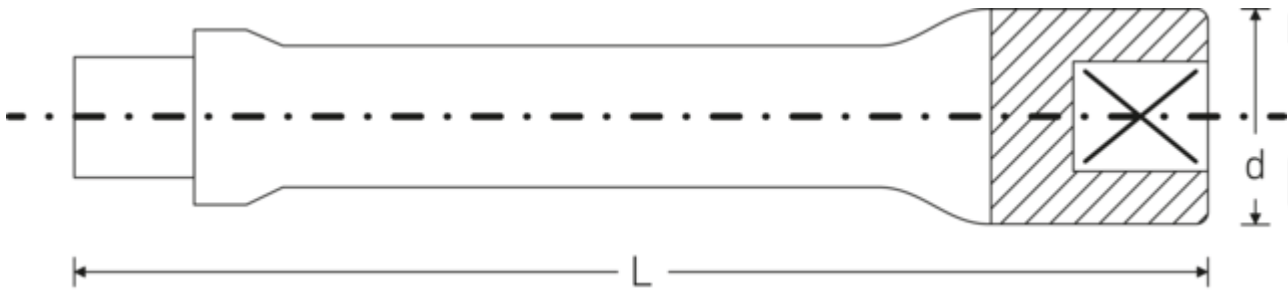

## Extension

**427**

Product no. **12010002**  
GTIN **4018754012572**  
Model **427/6**

**Label.** 3/8 " Extension L.160mm

**Properties.**

- Chrome Alloy Steel, chrome-plated
- DIN 3123 / ISO 3316

## Technical drawing.

## Technical attributes.

External square drive (inch)	3/8
Square drive inner (inch)	3/8 "
d	17 mm
DIN	DIN 3123 / ISO 3316
Size	6
Length mm (L)	160 mm

## Logistics data.

Depth mm (IFS)	160
Width mm (IFS)	17
Height mm (IFS)	17
WEEE/ElektroG	nicht ear-pflichtig
Length (packaged, mm)	160
Width (packaged, mm)	45
Height (packaging, mm)	30
Volume (packaged, dm3)	0.216 dm3
Product no.	12010002