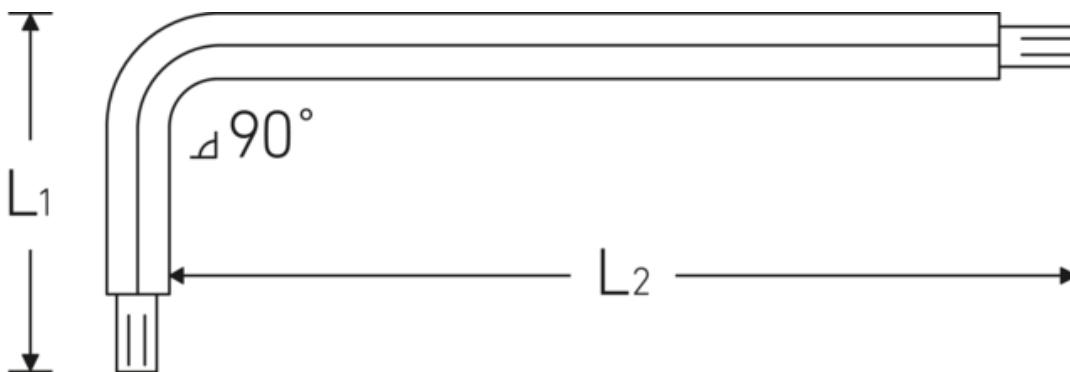

Hex ball-ended L-Keys

10767

Product no. **43263006**
GTIN **4018754332823**
Model **10767 6**

Label. Hex ball-ended L-Key Output hex 6mm L.32mm x 178mm

- Properties.**
- for **metric** hex socket screws
 - ball-ended at the long end of the shaft
 - pivoting angle of up to 25° to each side
 - Chrome Alloy Steel, nickel-plated

Technical drawing.

Technical attributes.

Drive profile	hex
External output hex (mm)	6 mm
L1	32 mm
L2	178 mm

Logistics data.

Depth mm (IFS)	183
Width mm (IFS)	37
Height mm (IFS)	7
WEEE/ElektroG	nicht ear-pflichtig
Length (packaged, mm)	350

Width (packaged, mm)	100
Height (packaging, mm)	8
Volume (packaged, dm3)	0.28 dm3
Product no.	43263006
Weight (gross, kg)	0,508
Weight PAP (kg)	0,000
Weight PVC (kg)	0,006
GTIN	4018754332823
Country of origin AWR	GERMANY
Region of origin	Nordrhein-Westfalen
Customs tariff no.	82054000
Packing standard	10
Weight (g)	50 g

Variants.

Product no.	Model No. (ERP)	Description	GTIN
43263130	10767 1,3 0.050"	Hex ball-ended L-Key Output hex 1,3mm L.12mm x 72mm	4018754332755
43263015	10767 1,5	Hex ball-ended L-Key Output hex 1,5mm L.14mm x 89mm	4018754332762
43263002	10767 2	Hex ball-ended L-Key Output hex 2mm L.16mm x 99mm	4018754332779
43263025	10767 2,5	Hex ball-ended L-Key Output hex 2,5mm L.18mm x 112mm	4018754332786
43263003	10767 3	Hex ball-ended L-Key Output hex 3mm L.20mm x 124mm	4018754332793
43263004	10767 4	Hex ball-ended L-Key Output hex 4mm L.25mm x 138mm	4018754332809
43263005	10767 5	Hex ball-ended L-Key Output hex 5mm L.28mm x 158mm	4018754332816
43263006	10767 6	Hex ball-ended L-Key Output hex 6mm L.32mm x 178mm	4018754332823
43263008	10767 8	Hex ball-ended L-Key Output hex 8mm L.36mm x 198mm	4018754332830
43263010	10767 10	Hex ball-ended L-Key Output hex 10mm L.40mm x 222mm	4018754332847
43263012	10767 12	Hex ball-ended L-Key Output hex 12mm L.45mm x 248mm	4018754332854