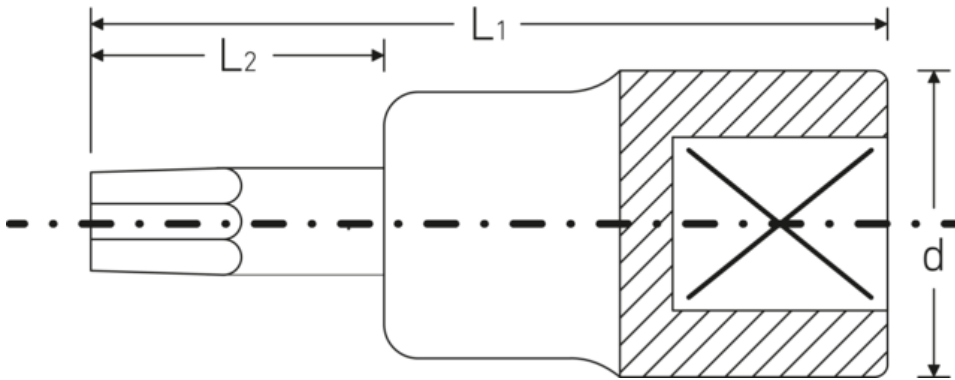

Screwdriver socket

49TX

Product no. **02100045**
GTIN **4018754139378**
Model **49TX T45 TORX®**

Label. 3/8 " Screwdriver socket L.49mm

Properties.

- for recessed TORX® screws
- 3/8" internal square drive
- Chrome Alloy Steel, chrome-plated

Technical drawing.

Technical attributes.

Drive profile	TORX®
Square drive inner (inch)	3/8 "
d	17,8 mm
Size drive profile	T45
L1	49 mm
L2	17 mm

Logistics data.

Depth mm (IFS)	49
Width mm (IFS)	18
Height mm (IFS)	18
WEEE/ElektroG	nicht ear-pflichtig
Length (packaged, mm)	100
Width (packaged, mm)	80

Height (packaging, mm)	49
Volume (packaged, dm ³)	0.392 dm ³
Product no.	02100045
Weight (gross, kg)	0,250
Weight PAP (kg)	0,000
Weight PVC (kg)	0,003
GTIN	4018754139378
Country of origin AWR	GERMANY
Region of origin	Nordrhein-Westfalen
Customs tariff no.	82042000
Packing standard	5
Weight (g)	49 g

Variants.

Product no.	Model No. (ERP)	Description	GTIN
02100009	49TX T9 TORX®	3/8 " Screwdriver socket L.49mm	4018754002801
02100010	49TX T10 TORX®	3/8 " Screwdriver socket L.49mm	4018754002818
02100015	49TX T15 TORX®	3/8 " Screwdriver socket L.49mm	4018754002825
02100020	49TX T20 TORX®	3/8 " Screwdriver socket L.49mm	4018754002832
02100025	49TX T25 TORX®	3/8 " Screwdriver socket L.49mm	4018754002849
02100027	49TX T27 TORX®	3/8 " Screwdriver socket L.49mm	4018754002856
02100030	49TX T30 TORX®	3/8 " Screwdriver socket L.49mm	4018754002863
02100040	49TX T40 TORX®	3/8 " Screwdriver socket L.49mm	4018754002870
02100045	49TX T45 TORX®	3/8 " Screwdriver socket L.49mm	4018754139378