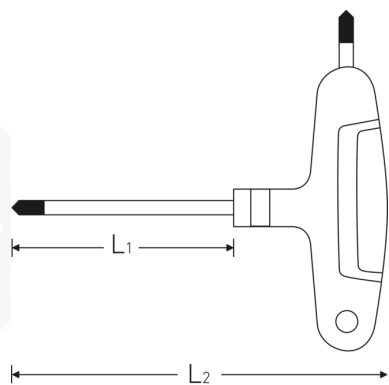

## TORX® screwdrivers

10769

Product no. 43293025  
GTIN 4018754319480  
Model DRALL+ 10769 T25 TORX®

**Label.** TORX® screwdriver T25 L.110mm

- Properties.**
- for recessed TORX® screws
  - with 2 outputs
  - black tip
  - with 2-component T-handle
  - Chrome Alloy Steel, matt chrome-plated

## Technical drawing.

## Technical attributes.

<b>Drive profile</b>	TORX®
<b>Size drive profile</b>	T25
<b>L1</b>	110 mm
<b>L2</b>	135 mm

## Logistics data.

<b>Depth mm (IFS)</b>	136
<b>Width mm (IFS)</b>	110
<b>Height mm (IFS)</b>	22
<b>WEEE/ElektroG</b>	nicht ear-pflichtig
<b>Length (packaged, mm)</b>	410
<b>Width (packaged, mm)</b>	200
<b>Height (packaging, mm)</b>	45
<b>Volume (packaged, dm3)</b>	3.69 dm3
<b>Product no.</b>	43293025
<b>Weight (gross, kg)</b>	0,538
<b>Weight PAP (kg)</b>	0,000
<b>Weight PVC (kg)</b>	0,016
<b>GTIN</b>	4018754319480
<b>Country of origin AWR</b>	GERMANY
<b>Region of origin</b>	Nordrhein-Westfalen
<b>Customs tariff no.</b>	82054000
<b>Packing standard</b>	10
<b>Weight (g)</b>	41 g