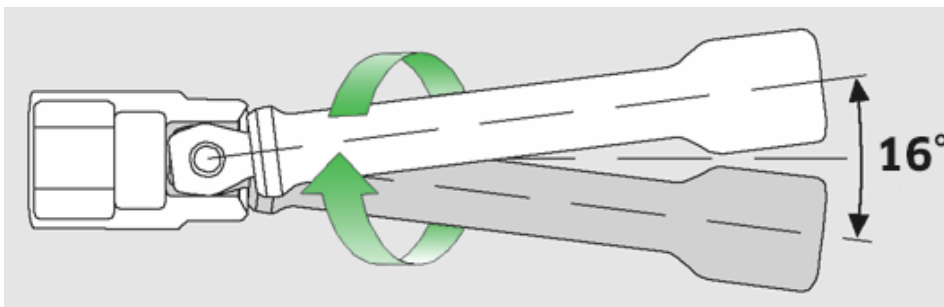

Extensions w.wobble-drive

405W

Product no. **11010011**
GTIN **4018754103775**
Model **405W/2**

Label. 1/4 " Extensions w.wobble-drive L.54mm

- Properties.**
- swivel angle 8° to each side
 - max. torque: 40 N·m
 - Chrome Alloy Steel, chrome-plated

Technical attributes.

External square drive (inch)	1/4
Square drive inner (inch)	1/4 "
d	11,6 mm
Size	2
Length mm (L)	54 mm

Logistics data.

Depth mm (IFS)	55
Width mm (IFS)	12
Height mm (IFS)	12
WEEE/ElektroG	nicht ear-pflichtig
Length (packaged, mm)	85
Width (packaged, mm)	50
Height (packaging, mm)	12
Volume (packaged, dm3)	0.051 dm3
Product no.	11010011
Weight (gross, kg)	0,030
Weight PAP (kg)	0,000
Weight PVC (kg)	0,002
GTIN	4018754103775

Country of origin AWR	GERMANY
Region of origin	Nordrhein-Westfalen
Customs tariff no.	82042000
Packing standard	1
Weight (g)	28 g

Variants.

Product no.	Model No. (ERP)	Description	GTIN
11010011	405W/2	1/4 " Extensions w.wobble-drive L.54mm	4018754103775
11010012	405W/6	1/4 " Extensions w.wobble-drive L.150mm	4018754103782
11010016	405W/4	1/4 " Extensions w.wobble-drive L.100mm	4018754103805
11010020	405W/10	1/4 " Extensions w.wobble-drive L.254mm	4018754103812
11010024	405W/14	1/4 " Extensions w.wobble-drive L.356mm	4018754103829