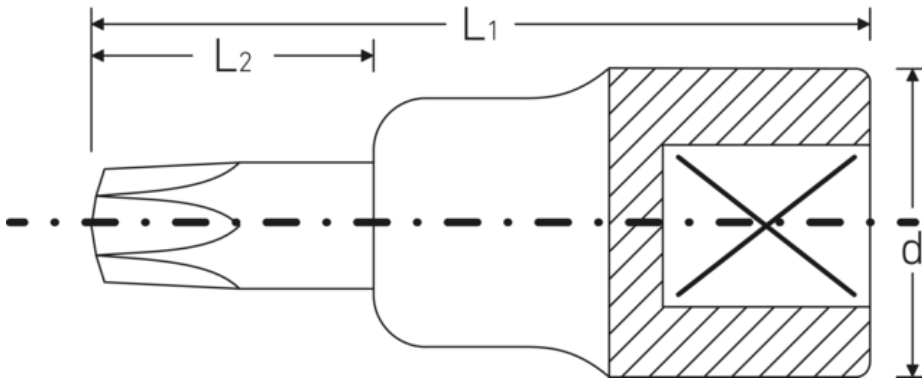

Screwdriver socket

54TX

Product no. **03100055**
GTIN **4018754006717**
Model **54TX T55 TORX®**

Label. 1/2 " Screwdriver socket L.58mm

Properties.

- for recessed TORX® screws
- 1/2" internal square drive
- Chrome Alloy Steel, chrome-plated

Technical drawing.

Technical attributes.

Drive profile	TORX®
Square drive inner (inch)	1/2 "
d	23,7 mm
Size drive profile	T55
L1	58 mm
L2	18 mm

Logistics data.

Depth mm (IFS)	58
Width mm (IFS)	24
Height mm (IFS)	24
WEEE/ElektroG	nicht ear-pflichtig
Length (packaged, mm)	130
Width (packaged, mm)	70

Height (packaging, mm)	24
Volume (packaged, dm ³)	0.2184 dm ³
Product no.	03100055
Weight (gross, kg)	0,564
Weight PAP (kg)	0,000
Weight PVC (kg)	0,006
GTIN	4018754006717
Country of origin AWR	GERMANY
Region of origin	Nordrhein-Westfalen
Customs tariff no.	82042000
Packing standard	5
Weight (g)	110 g

Variants.

Product no.	Model No. (ERP)	Description	GTIN
03100020	54TX T20 TORX®	1/2 " Screwdriver socket L.55mm	4018754006649
03100025	54TX T25 TORX®	1/2 " Screwdriver socket L.55mm	4018754006656
03100027	54TX T27 TORX®	1/2 " Screwdriver socket L.55mm	4018754006663
03100030	54TX T30 TORX®	1/2 " Screwdriver socket L.55mm	4018754006670
03100040	54TX T40 TORX®	1/2 " Screwdriver socket L.55mm	4018754006687
03100045	54TX T45 TORX®	1/2 " Screwdriver socket L.55mm	4018754006694
03100050	54TX T50 TORX®	1/2 " Screwdriver socket L.55mm	4018754006700
03100055	54TX T55 TORX®	1/2 " Screwdriver socket L.58mm	4018754006717
03100060	54TX T60 TORX®	1/2 " Screwdriver socket L.58mm	4018754006724
03100070	54TX T70 TORX®	1/2 " Screwdriver socket L.60mm	4018754132362