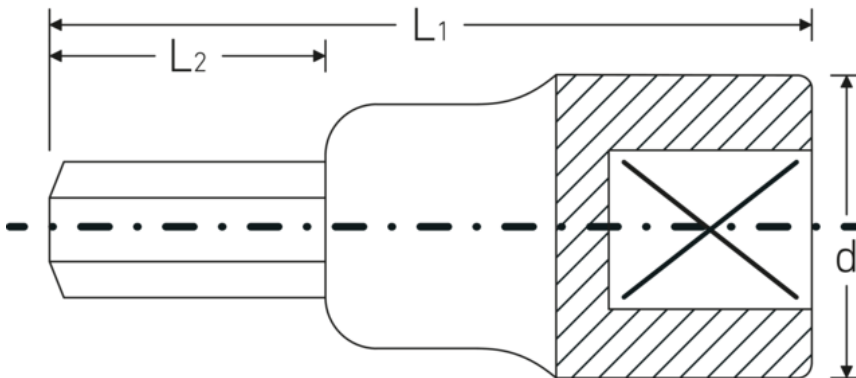

## INHEX socket

**54**

Product no. **03050012**  
GTIN **4018754006298**  
Model **54 12 INHEX**

**Label.** INHEX socket 1/2 " 12mm L.60mm

- Properties.**
- for hex socket head screws
  - 1/2" internal square drive
  - Chrome Alloy Steel, chrome-plated
  - DIN 7422

## Technical drawing.

## Technical attributes.

Drive profile	hex
External output hex (mm)	12 mm
Square drive inner (inch)	1/2 "
d	23,7 mm
DIN	DIN 7422

## Logistics data.

Depth mm (IFS)	60
Width mm (IFS)	24
Height mm (IFS)	24
WEEE/ElektroG	nicht ear-pflichtig
Length (packaged, mm)	130

L1	60 mm	Width (packaged, mm)	80
L2	20 mm	Height (packaging, mm)	25
		Volume (packaged, dm <sup>3</sup> )	0.26 dm <sup>3</sup>
		Product no.	03050012
		Weight (gross, kg)	0,610
		Weight PAP (kg)	0,000
		Weight PVC (kg)	0,004
		GTIN	4018754006298
		Country of origin AWR	GERMANY
		Region of origin	Nordrhein-Westfalen
		Customs tariff no.	82042000
		Packing standard	5
		Weight (g)	122 g