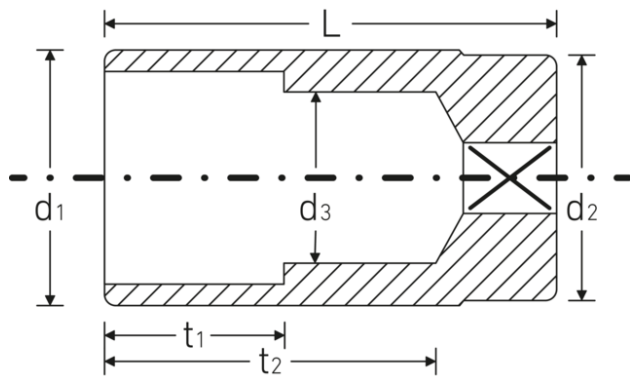

Socket

51a

Product no. **03420056**
GTIN **4018754127146**
Model **51a 1.1/4**

Label. 1/2 " Socket Size 1 1/4" L.83mm

- Properties.**
- long version
 - bi-hex with AS-Drive profile
 - 1/2" internal square drive
 - HPQ® high performance steel, chrome-plated
 - ASME B 107.1 / Fed. Spec. GGG-W-641 / SAE AS 954-E

Technical drawing.

Technical attributes.

Drive profile	bi-hex AS-Drive
Square drive inner (inch)	1/2 "
d1	40 mm
d2	38 mm
d3	30,5 mm
Length mm (L)	83 mm
Size [inch]	1 1/4 "
t1	35 mm
t2	63,1 mm

Logistics data.

Depth mm (IFS)	82
Width mm (IFS)	41
Height mm (IFS)	41
WEEE/ElektroG	nicht ear-pflichtig
Length (packaged, mm)	310
Width (packaged, mm)	50
Height (packaging, mm)	42
Volume (packaged, dm3)	0.651 dm3
Product no.	03420056
Weight (gross, kg)	1,680
Weight PAP (kg)	0,000
Weight PVC (kg)	0,011
GTIN	4018754127146
Country of origin AWR	GERMANY
Region of origin	Nordrhein-Westfalen
Customs tariff no.	82042000
Packing standard	5
Weight (g)	340 g

Variants.

Product no.	Model No. (ERP)	Description	GTIN
03420024	51a 3/8	1/2 " Socket Size 3/8" L.83mm	4018754127108
03420028	51a 7/16	1/2 " Socket Size 7/16" L.83mm	4018754127115
03420032	51a 1/2	1/2 " Socket Size 1/2" L.83mm	4018754008025