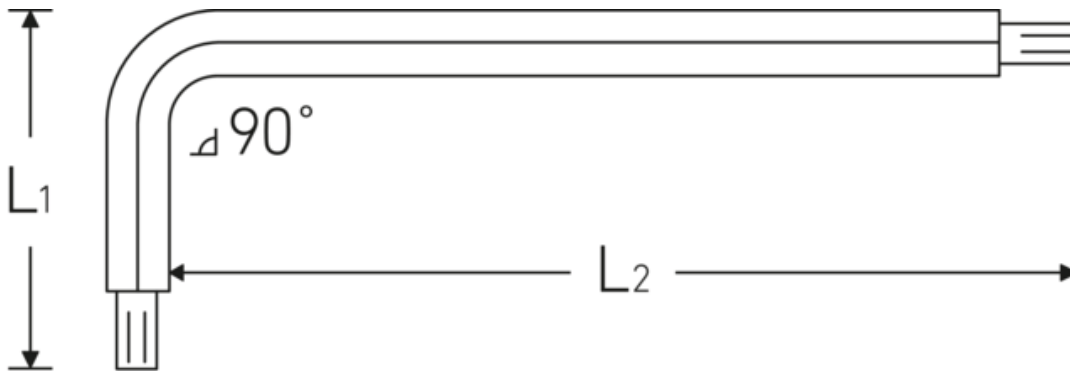

Hex ball-ended L-Keys

10767

Product no. **43263004**
GTIN **4018754332809**
Model **10767 4**

Label. Hex ball-ended L-Key Output hex 4mm L.25mm x 138mm

- Properties.**
- for **metric** hex socket screws
 - ball-ended at the long end of the shaft
 - pivoting angle of up to 25° to each side
 - Chrome Alloy Steel, nickel-plated

Technical drawing.

Technical attributes.

Drive profile	hex
External output hex (mm)	4 mm
L1	25 mm
L2	138 mm

Logistics data.

Depth mm (IFS)	142
Width mm (IFS)	28
Height mm (IFS)	5
WEEE/ElektroG	nicht ear-pflichtig
Length (packaged, mm)	170

Width (packaged, mm)	100
Height (packaging, mm)	6
Volume (packaged, dm3)	0.102 dm3
Product no.	43263004
Weight (gross, kg)	0,180
Weight PAP (kg)	0,000
Weight PVC (kg)	0,004
GTIN	4018754332809
Country of origin AWR	GERMANY
Region of origin	Nordrhein-Westfalen
Customs tariff no.	82054000
Packing standard	10
Weight (g)	17 g

Variants.

Product no.	Model No. (ERP)	Description	GTIN
43263130	10767 1,3 0.050"	Hex ball-ended L-Key Output hex 1,3mm L.12mm x 72mm	4018754332755
43263015	10767 1,5	Hex ball-ended L-Key Output hex 1,5mm L.14mm x 89mm	4018754332762
43263002	10767 2	Hex ball-ended L-Key Output hex 2mm L.16mm x 99mm	4018754332779
43263025	10767 2,5	Hex ball-ended L-Key Output hex 2,5mm L.18mm x 112mm	4018754332786
43263003	10767 3	Hex ball-ended L-Key Output hex 3mm L.20mm x 124mm	4018754332793
43263004	10767 4	Hex ball-ended L-Key Output hex 4mm L.25mm x 138mm	4018754332809
43263005	10767 5	Hex ball-ended L-Key Output hex 5mm L.28mm x 158mm	4018754332816
43263006	10767 6	Hex ball-ended L-Key Output hex 6mm L.32mm x 178mm	4018754332823
43263008	10767 8	Hex ball-ended L-Key Output hex 8mm L.36mm x 198mm	4018754332830
43263010	10767 10	Hex ball-ended L-Key Output hex 10mm L.40mm x 222mm	4018754332847
43263012	10767 12	Hex ball-ended L-Key Output hex 12mm L.45mm x 248mm	4018754332854