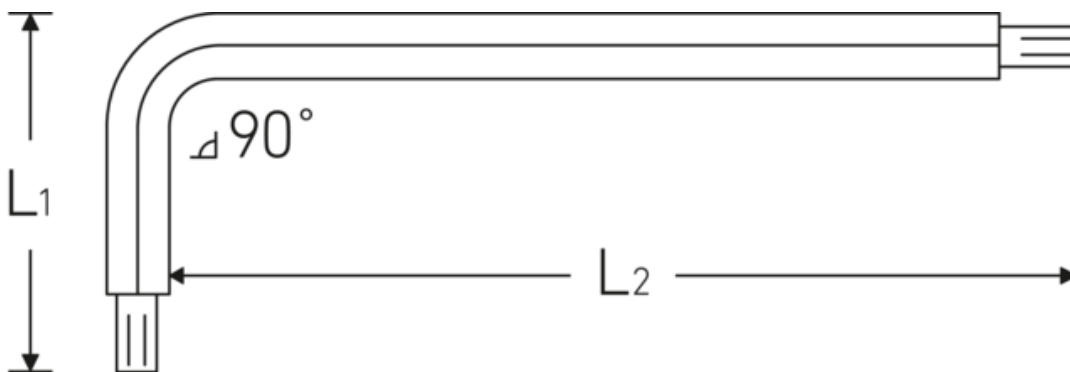

Hex ball-ended L-Keys

10767

Product no. **43263010**
GTIN **4018754332847**
Model **10767 10**

Label.

Hex ball-ended L-Key Output hex 10mm L.40mm x 222mm

Properties.

- for **metric** hex socket screws
- ball-ended at the long end of the shaft
- pivoting angle of up to 25° to each side
- Chrome Alloy Steel, nickel-plated

Technical drawing.

Technical attributes.

Drive profile	hex
External output hex (mm)	10 mm
L1	40 mm
L2	222 mm

Logistics data.

Depth mm (IFS)	230
Width mm (IFS)	49
Height mm (IFS)	11
WEEE/ElektroG	nicht ear-pflichtig
Length (packaged, mm)	350

Width (packaged, mm)	100
Height (packaging, mm)	20
Volume (packaged, dm³)	0.7 dm ³
Product no.	43263010
Weight (gross, kg)	1,752
Weight PAP (kg)	0,000
Weight PVC (kg)	0,006
GTIN	4018754332847
Country of origin AWR	GERMANY
Region of origin	Nordrhein-Westfalen
Customs tariff no.	82054000
Packing standard	10
Weight (g)	175 g

Variants.

Product no.	Model No. (ERP)	Description	GTIN
43263130	10767 1,3 0.050"	Hex ball-ended L-Key Output hex 1,3mm L.12mm x 72mm	4018754332755
43263015	10767 1,5	Hex ball-ended L-Key Output hex 1,5mm L.14mm x 89mm	4018754332762
43263002	10767 2	Hex ball-ended L-Key Output hex 2mm L.16mm x 99mm	4018754332779
43263025	10767 2,5	Hex ball-ended L-Key Output hex 2,5mm L.18mm x 112mm	4018754332786
43263003	10767 3	Hex ball-ended L-Key Output hex 3mm L.20mm x 124mm	4018754332793
43263004	10767 4	Hex ball-ended L-Key Output hex 4mm L.25mm x 138mm	4018754332809
43263005	10767 5	Hex ball-ended L-Key Output hex 5mm L.28mm x 158mm	4018754332816
43263006	10767 6	Hex ball-ended L-Key Output hex 6mm L.32mm x 178mm	4018754332823
43263008	10767 8	Hex ball-ended L-Key Output hex 8mm L.36mm x 198mm	4018754332830
43263010	10767 10	Hex ball-ended L-Key Output hex 10mm L.40mm x 222mm	4018754332847
43263012	10767 12	Hex ball-ended L-Key Output hex 12mm L.45mm x 248mm	4018754332854