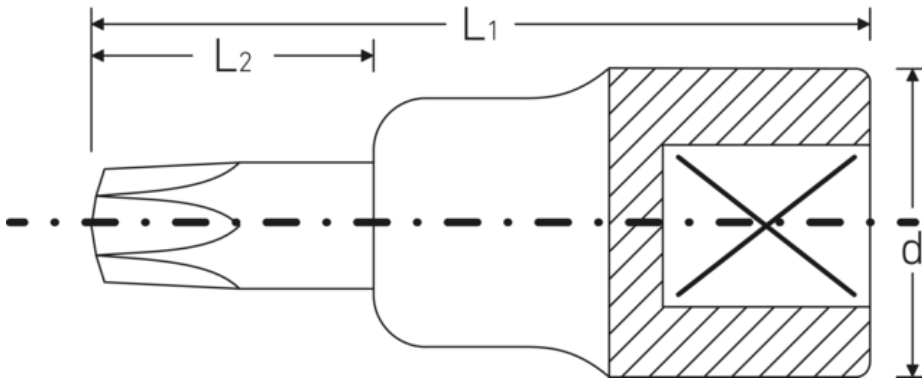

Screwdriver socket

54TX

Product no. **03100040**
GTIN **4018754006687**
Model **54TX T40 TORX®**

Label. 1/2 " Screwdriver socket L.55mm

Properties.

- for recessed TORX® screws
- 1/2" internal square drive
- Chrome Alloy Steel, chrome-plated

Technical drawing.

Technical attributes.

Drive profile	TORX®
Square drive inner (inch)	1/2 "
d	22,7 mm
Size drive profile	T40
L1	55 mm
L2	17 mm

Logistics data.

Depth mm (IFS)	55
Width mm (IFS)	23
Height mm (IFS)	23
WEEE/ElektroG	nicht ear-pflichtig
Length (packaged, mm)	100
Width (packaged, mm)	80

Height (packaging, mm)	23
Volume (packaged, dm3)	0.184 dm3
Product no.	03100040
Weight (gross, kg)	0,360
Weight PAP (kg)	0,000
Weight PVC (kg)	0,003
GTIN	4018754006687
Country of origin AWR	GERMANY
Region of origin	Nordrhein-Westfalen
Customs tariff no.	82042000
Packing standard	5
Weight (g)	75 g

Variants.

Product no.	Model No. (ERP)	Description	GTIN
03100020	54TX T20 TORX®	1/2 " Screwdriver socket L.55mm	4018754006649
03100025	54TX T25 TORX®	1/2 " Screwdriver socket L.55mm	4018754006656
03100027	54TX T27 TORX®	1/2 " Screwdriver socket L.55mm	4018754006663
03100030	54TX T30 TORX®	1/2 " Screwdriver socket L.55mm	4018754006670
03100040	54TX T40 TORX®	1/2 " Screwdriver socket L.55mm	4018754006687
03100045	54TX T45 TORX®	1/2 " Screwdriver socket L.55mm	4018754006694
03100050	54TX T50 TORX®	1/2 " Screwdriver socket L.55mm	4018754006700
03100055	54TX T55 TORX®	1/2 " Screwdriver socket L.58mm	4018754006717
03100060	54TX T60 TORX®	1/2 " Screwdriver socket L.58mm	4018754006724
03100070	54TX T70 TORX®	1/2 " Screwdriver socket L.60mm	4018754132362