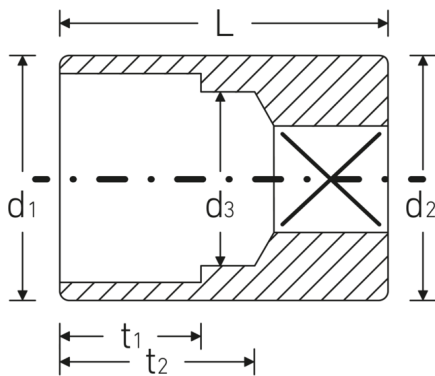

Sockets 1/4", metric

40D

Product no. 01030005
GTIN 4018754000302
Model 40D 5

Label. 1/4 " Socket Size 5mm L.23mm

- Properties.**
- bi-hex with AS-Drive profile
 - 1/4" internal square drive
 - HPQ® high performance steel, chrome-plated
 - DIN 3124 / ISO 2725-1 / DIN EN 3709 / ASME B 107.5M

Technical drawing.

Technical attributes.

Drive profile	bi-hex AS-Drive
Square drive inner (inch)	1/4 "
d1	7,9 mm
d2	10,7 mm
d3	4 mm
DIN	DIN 3124 / ISO 2725-1, DIN EN 3709, ASME B 107.5M
Length mm (L)	23 mm
Size [mm]	5 mm
t1	4,5 mm
t2	15 mm

Logistics data.

Depth mm (IFS)	23
Width mm (IFS)	11
Height mm (IFS)	11
WEEE/ElektroG	nicht ear-pflichtig
Length (packaged, mm)	80
Width (packaged, mm)	50
Height (packaging, mm)	18
Volume (packaged, dm3)	0.072 dm3
Product no.	01030005
Weight (gross, kg)	0,093
Weight PAP (kg)	0,000
Weight PVC (kg)	0,002
GTIN	4018754000302
Country of origin AWR	GERMANY
Region of origin	Nordrhein-Westfalen
Customs tariff no.	82042000
Packing standard	10
Weight (g)	9 g

Variants.

Product no.	Model No. (ERP)	Description	GTIN
01030005	40D 5	1/4 " Socket Size 5mm L.23mm	4018754000302
01030006	40D 6	1/4 " Sockets Size 6mm L.23mm	4018754000319
01030007	40D 7	1/4 " Sockets Size 7mm L.23mm	4018754000326