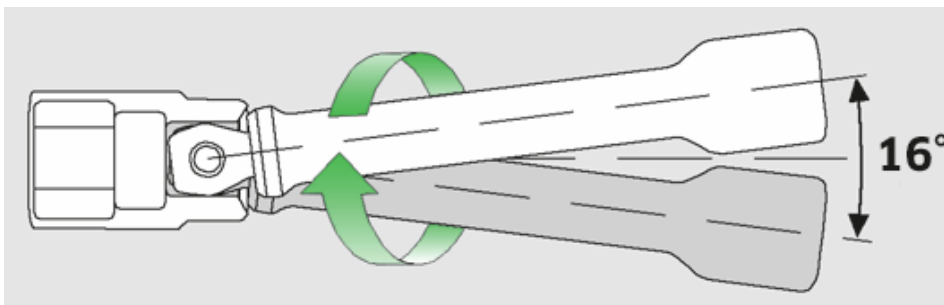

### 405W

Product no. **11010012**  
GTIN **4018754103782**  
Model **405W/6**

**Label.** 1/4 " Extensions w.wobble-drive L.150mm

- Properties.**
- swivel angle 8° to each side
  - max. torque: 40 N·m
  - Chrome Alloy Steel, chrome-plated

## Technical attributes.

External square drive (inch)	1/4
Square drive inner (inch)	1/4 "
d	11,6 mm
Size	6
Length mm (L)	150 mm

## Logistics data.

Depth mm (IFS)	150
Width mm (IFS)	12
Height mm (IFS)	12
WEEE/ElektroG	nicht ear-pflichtig
Length (packaged, mm)	155
Width (packaged, mm)	50
Height (packaging, mm)	12
Volume (packaged, dm3)	0.093 dm3
Product no.	11010012
Weight (gross, kg)	0,070
Weight PAP (kg)	0,000
Weight PVC (kg)	0,004
GTIN	4018754103782