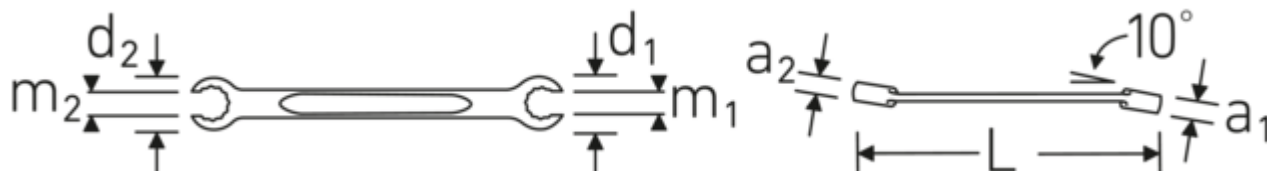

- Properties.**
- **metric, differing** end sizes
 - cranked 10°
 - bi-hex with AS-Drive profile
 - durable, slim and lightweight design
 - high flexural strength due to double-T profile
 - STAHLWILLE's rounded finish ensures a non-slip, pleasant feel
 - drop-forged, hardened, and cooled in an oil bath
 - Chrome Alloy Steel, chrome-plated
 - DIN 3118 / ISO 3318

Thin-walled rings

The thin-walled diameter of our rings makes it easier to work in confined spaces. The ring wall is deeper than standard nuts, which prevents jamming.

Technical drawing.

Technical attributes.

Logistics data.

Depth mm (IFS)	303
Width mm (IFS)	54
Height mm (IFS)	28
WEEE/ElektroG	nicht ear-pflichtig
Length (packaged, mm)	310
Width (packaged, mm)	95
Height (packaging, mm)	50
Volume (packaged, dm ³)	1.4725 dm ³
Product no.	41082736
Weight (gross, kg)	2,350
Weight PAP (kg)	0,000
Weight PVC (kg)	0,015
GTIN	4018754022014
Country of origin AWR	GERMANY
Region of origin	Nordrhein-Westfalen
Customs tariff no.	82041100
Packing standard	5
Weight (g)	414 g

Variants.

Product no.	Model No. (ERP)	Description	GTIN
41081417	OPEN RING 24 14 x 17	Double-ended open-ring spanner, angled Size 14 x 17 mm L.200mm	4018754021949
41081619	OPEN RING 24 16 x 19	Double-ended open-ring spanner, angled Size 16 x 19 mm L.220mm	4018754086313
41081719	OPEN RING 24 17 x 19	Double-ended open-ring spanner, angled Size 17 x 19 mm L.220mm	4018754021956
41081922	OPEN RING 24 19 x 22	Double-ended open-ring spanner, angled Size 19 x 22 mm L.230mm	4018754021970
41082224	OPEN RING 24 22 x 24	Double-ended open-ring spanner, angled Size 22 x 24 mm L.245mm	4018754021994
41082427	OPEN RING 24 24 x 27	Double-ended open-ring spanner, angled Size 24 x 27 mm L.270mm	4018754022007
41082736	OPEN RING 24 27 x 36	Double-ended open-ring spanner, angled Size 27 x 36 mm L.300mm	4018754022014
41083032	OPEN RING 24 30 x 32	Double-ended open-ring spanner, angled Size 30 x 32 mm L.300mm	4018754022021