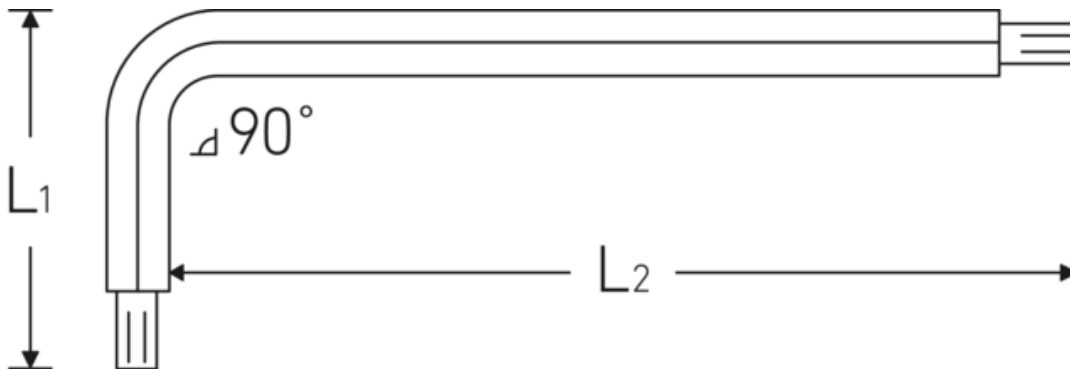

## Hex ball-ended L-Keys

10767

Product no. **43263008**  
GTIN **4018754332830**  
Model **10767 8**

**Label.** Hex ball-ended L-Key Output hex 8mm L.36mm x 198mm

- Properties.**
- for **metric** hex socket screws
  - ball-ended at the long end of the shaft
  - pivoting angle of up to 25° to each side
  - Chrome Alloy Steel, nickel-plated

### Technical drawing.

### Technical attributes.

Drive profile	hex
External output hex (mm)	8 mm
L1	36 mm
L2	198 mm

### Logistics data.

Depth mm (IFS)	225
Width mm (IFS)	40
Height mm (IFS)	8
WEEE/ElektroG	nicht ear-pflichtig
Length (packaged, mm)	260

<b>Width (packaged, mm)</b>	170
<b>Height (packaging, mm)</b>	10
<b>Volume (packaged, dm3)</b>	0.442 dm3
<b>Product no.</b>	43263008
<b>Weight (gross, kg)</b>	1,016
<b>Weight PAP (kg)</b>	0,000
<b>Weight PVC (kg)</b>	0,020
<b>GTIN</b>	4018754332830
<b>Country of origin AWR</b>	GERMANY
<b>Region of origin</b>	Nordrhein-Westfalen
<b>Customs tariff no.</b>	82054000
<b>Packing standard</b>	10
<b>Weight (g)</b>	99 g