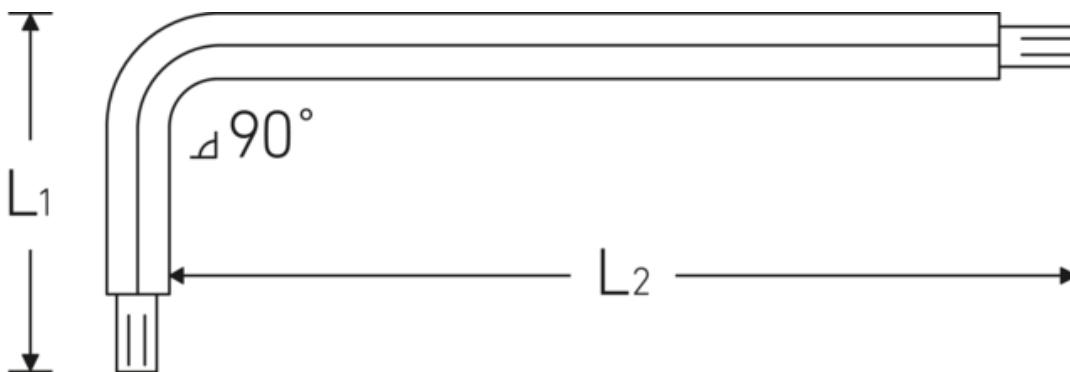

Hex ball-ended L-Keys

10767

Product no. 43263005
GTIN 4018754332816
Model 10767 5

Label. Hex ball-ended L-Key Output hex 5mm L.28mm x 158mm

- Properties.**
- for **metric** hex socket screws
 - ball-ended at the long end of the shaft
 - pivoting angle of up to 25° to each side
 - Chrome Alloy Steel, nickel-plated

Technical drawing.

Technical attributes.

Drive profile	hex
External output hex (mm)	5 mm
L1	28 mm
L2	158 mm

Logistics data.

Depth mm (IFS)	162
Width mm (IFS)	32
Height mm (IFS)	6
WEEE/ElektroG	nicht ear-pflichtig
Length (packaged, mm)	350

Width (packaged, mm)	100
Height (packaging, mm)	7
Volume (packaged, dm3)	0.245 dm3
Product no.	43263005
Weight (gross, kg)	0,314
Weight PAP (kg)	0,000
Weight PVC (kg)	0,006
GTIN	4018754332816
Country of origin AWR	GERMANY
Region of origin	Nordrhein-Westfalen
Customs tariff no.	82054000
Packing standard	10
Weight (g)	30 g

Variants.

Product no.	Model No. (ERP)	Description	GTIN
43263130	10767 1,3 0.050"	Hex ball-ended L-Key Output hex 1,3mm L.12mm x 72mm	4018754332755
43263015	10767 1,5	Hex ball-ended L-Key Output hex 1,5mm L.14mm x 89mm	4018754332762
43263002	10767 2	Hex ball-ended L-Key Output hex 2mm L.16mm x 99mm	4018754332779
43263025	10767 2,5	Hex ball-ended L-Key Output hex 2,5mm L.18mm x 112mm	4018754332786
43263003	10767 3	Hex ball-ended L-Key Output hex 3mm L.20mm x 124mm	4018754332793
43263004	10767 4	Hex ball-ended L-Key Output hex 4mm L.25mm x 138mm	4018754332809
43263005	10767 5	Hex ball-ended L-Key Output hex 5mm L.28mm x 158mm	4018754332816
43263006	10767 6	Hex ball-ended L-Key Output hex 6mm L.32mm x 178mm	4018754332823
43263008	10767 8	Hex ball-ended L-Key Output hex 8mm L.36mm x 198mm	4018754332830
43263010	10767 10	Hex ball-ended L-Key Output hex 10mm L.40mm x 222mm	4018754332847
43263012	10767 12	Hex ball-ended L-Key Output hex 12mm L.45mm x 248mm	4018754332854