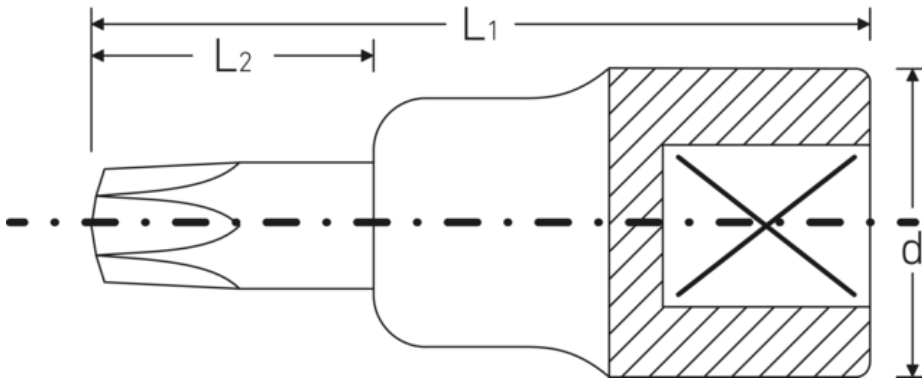

Screwdriver socket

54TX

Product no. **03100060**
GTIN **4018754006724**
Model **54TX T60 TORX®**

Label. 1/2 " Screwdriver socket L.58mm

Properties.

- for recessed TORX® screws
- 1/2" internal square drive
- Chrome Alloy Steel, chrome-plated

Technical drawing.

Technical attributes.

Drive profile	TORX®
Square drive inner (inch)	1/2 "
d	23,7 mm
Size drive profile	T60
L1	58 mm
L2	18 mm

Logistics data.

Depth mm (IFS)	58
Width mm (IFS)	24
Height mm (IFS)	24
WEEE/ElektroG	nicht ear-pflichtig
Length (packaged, mm)	130
Width (packaged, mm)	70

Height (packaging, mm)	24
Volume (packaged, dm ³)	0.2184 dm ³
Product no.	03100060
Weight (gross, kg)	0,565
Weight PAP (kg)	0,000
Weight PVC (kg)	0,004
GTIN	4018754006724
Country of origin AWR	GERMANY
Region of origin	Nordrhein-Westfalen
Customs tariff no.	82042000
Packing standard	5
Weight (g)	113 g

Variants.

Product no.	Model No. (ERP)	Description	GTIN
03100020	54TX T20 TORX®	1/2 " Screwdriver socket L.55mm	4018754006649
03100025	54TX T25 TORX®	1/2 " Screwdriver socket L.55mm	4018754006656
03100027	54TX T27 TORX®	1/2 " Screwdriver socket L.55mm	4018754006663
03100030	54TX T30 TORX®	1/2 " Screwdriver socket L.55mm	4018754006670
03100040	54TX T40 TORX®	1/2 " Screwdriver socket L.55mm	4018754006687
03100045	54TX T45 TORX®	1/2 " Screwdriver socket L.55mm	4018754006694
03100050	54TX T50 TORX®	1/2 " Screwdriver socket L.55mm	4018754006700
03100055	54TX T55 TORX®	1/2 " Screwdriver socket L.58mm	4018754006717
03100060	54TX T60 TORX®	1/2 " Screwdriver socket L.58mm	4018754006724
03100070	54TX T70 TORX®	1/2 " Screwdriver socket L.60mm	4018754132362