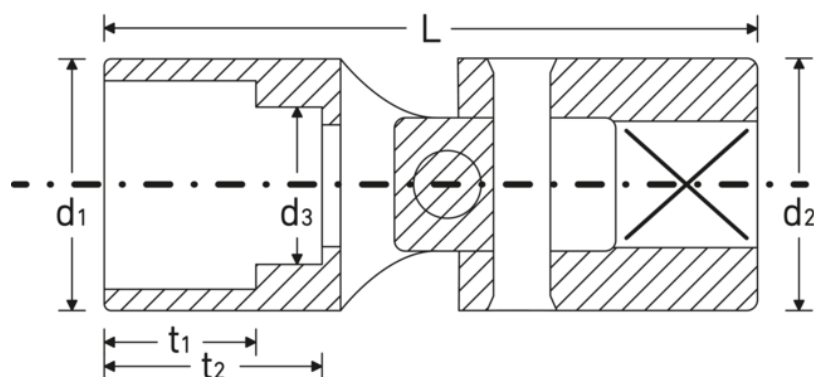

UNIFLEX sockets

402a

Product no. **01540020**
GTIN **4018754001606**
Model **402a 5/16**

Label. 1/4 " UNIFLEX sockets Size 5/16" L.35mm

- Properties.**
- bi-hex with AS-Drive profile
 - 1/4" internal square drive
 - HPQ® high performance steel, chrome-plated
 - SAE AS 954-E / ASME B 107.1

Technical drawing.

Technical attributes.

Drive profile	bi-hex AS-Drive
Square drive inner (inch)	1/4 "
d1	11,6 mm
d2	12,7 mm
d3	6,7 mm
Length mm (L)	35 mm
Size [inch]	5/16 "
t1	8 mm
t2	13 mm

Logistics data.

Depth mm (IFS)	34
Width mm (IFS)	13
Height mm (IFS)	13
WEEE/ElektroG	nicht ear-pflichtig
Length (packaged, mm)	55
Width (packaged, mm)	50
Height (packaging, mm)	13
Volume (packaged, dm ³)	0.03575 dm ³
Product no.	01540020
Weight (gross, kg)	0,095
Weight PAP (kg)	0,000
Weight PVC (kg)	0,002
GTIN	4018754001606
Country of origin AWR	GERMANY
Region of origin	Nordrhein-Westfalen
Customs tariff no.	82042000
Packing standard	5
Weight (g)	17 g