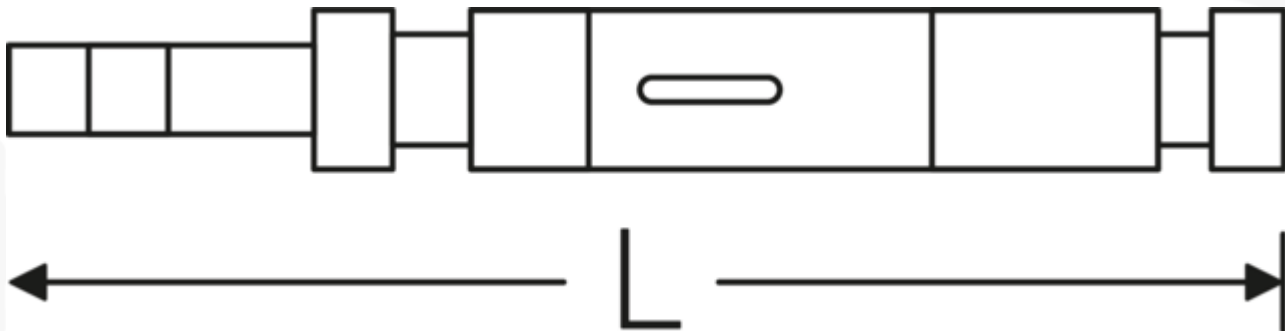

Torque screwdriver TORSIOMAX

775/30

Product **51060030**
no.
GTIN **4018754150946**
Model **775/30**
DREHMOMENTSCHRAUBENDREHE

Label.

Torque screwdriver TORSIOMAX Model 775/30 Hex 1/4"

Technologies and features.

DIN EN ISO 6789-2

Our torque wrenches and torque screwdrivers are professionally calibrated in accordance with DIN EN ISO 6789-2 and delivered with a corresponding calibration certificate. We also calibrate angle-controlled torque wrenches in accordance with VDI 2648-2. This ensures the accuracy and traceability of our tools.

Technical drawing.

Technical attributes.

Scale division in-lb	- in-lb
Scale division cN-m	1 cN-m
Measuring range cN-m	40-300 cN-m
Output hex drive internal (mm)	F 6,3 mm
DIN	DIN 3126 / ISO1173
Size	30
internal hex drive [inch]	1/4 "
Length mm (L)	160 mm

Logistics data.

Depth mm (IFS)	235
Width mm (IFS)	60
Height mm (IFS)	60
WEEE/ElektroG	nicht ear-pflichtig
Length (packaged, mm)	235
Width (packaged, mm)	60
Height (packaging, mm)	60
Volume (packaged, dm3)	0.846 dm3
Product no.	51060030
Weight (gross, kg)	0,290
Weight PAP (kg)	0,000
Weight PVC (kg)	0,060
GTIN	4018754150946
Country of origin AWR	JAPAN
Region of origin	Ausländischer Ursprung
Customs tariff no.	82054000
Packing standard	1
Weight (g)	205 g