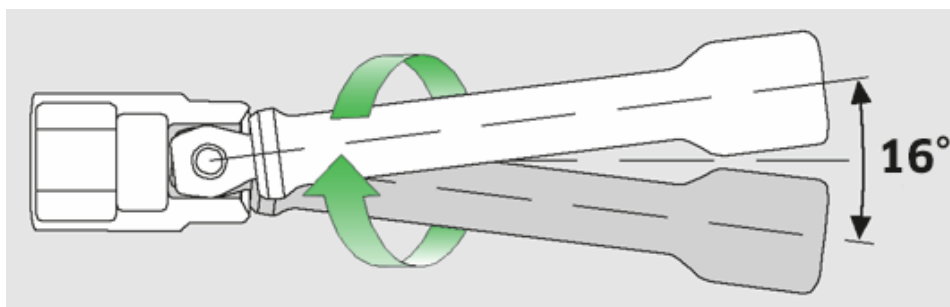

**Extensions w.wobble-drive**

**405W**

Product no. **11010016**  
GTIN **4018754103805**  
Model **405W/4**

**Label.** 1/4 " Extensions w.wobble-drive L.100mm

- Properties.**
- swivel angle 8° to each side
  - max. torque: 40 N·m
  - Chrome Alloy Steel, chrome-plated

**Technical attributes.**

External square drive (inch)	1/4
Square drive inner (inch)	1/4 "
d	11,6 mm
Size	4
Length mm (L)	100 mm

**Logistics data.**

Depth mm (IFS)	100
Width mm (IFS)	12
Height mm (IFS)	12
WEEE/ElektroG	nicht ear-pflichtig
Length (packaged, mm)	100
Width (packaged, mm)	12
Height (packaging, mm)	12
Volume (packaged, dm3)	0.0144 dm3
Product no.	11010016
Weight (gross, kg)	0,225
Weight PAP (kg)	0,000
Weight PVC (kg)	0,003
GTIN	4018754103805

Country of origin AWR	GERMANY
Region of origin	Nordrhein-Westfalen
Customs tariff no.	82042000
Packing standard	5
Weight (g)	45 g