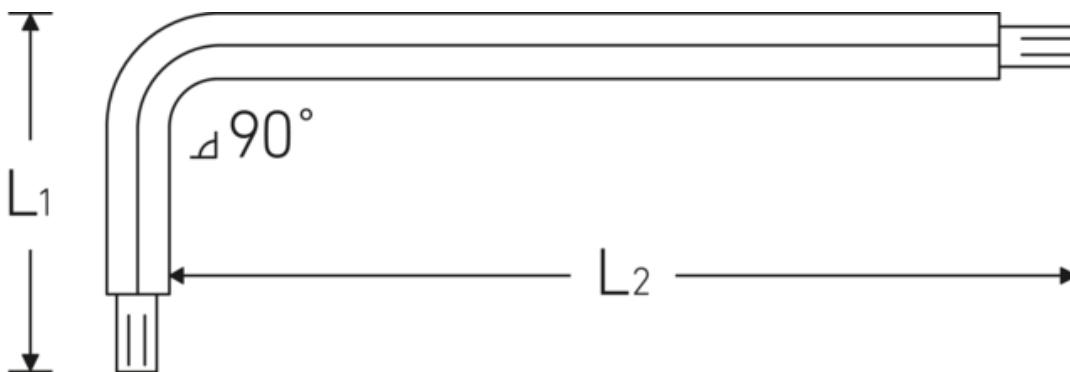

Hex ball-ended L-Keys

10767

Product no. **43263025**
GTIN **4018754332786**
Model **10767 2,5**

Label. Hex ball-ended L-Key Output hex 2,5mm L.18mm x 112mm

- Properties.**
- for **metric** hex socket screws
 - ball-ended at the long end of the shaft
 - pivoting angle of up to 25° to each side
 - Chrome Alloy Steel, nickel-plated

Technical drawing.

Technical attributes.

Drive profile	hex
External output hex (mm)	2,5 mm
L1	18 mm
L2	112 mm

Logistics data.

Depth mm (IFS)	113
Width mm (IFS)	20
Height mm (IFS)	3
WEEE/ElektroG	nicht ear-pflichtig
Length (packaged, mm)	113

Width (packaged, mm)	20
Height (packaging, mm)	3
Volume (packaged, dm³)	0.00678 dm ³
Product no.	43263025
Weight (gross, kg)	0,056
Weight PAP (kg)	0,000
Weight PVC (kg)	0,004
GTIN	4018754332786
Country of origin AWR	GERMANY
Region of origin	Nordrhein-Westfalen
Customs tariff no.	82041100
Packing standard	10
Weight (g)	5 g

Variants.

Product no.	Model No. (ERP)	Description	GTIN
43263130	10767 1,3 0.050"	Hex ball-ended L-Key Output hex 1,3mm L.12mm x 72mm	4018754332755
43263015	10767 1,5	Hex ball-ended L-Key Output hex 1,5mm L.14mm x 89mm	4018754332762
43263002	10767 2	Hex ball-ended L-Key Output hex 2mm L.16mm x 99mm	4018754332779
43263025	10767 2,5	Hex ball-ended L-Key Output hex 2,5mm L.18mm x 112mm	4018754332786
43263003	10767 3	Hex ball-ended L-Key Output hex 3mm L.20mm x 124mm	4018754332793
43263004	10767 4	Hex ball-ended L-Key Output hex 4mm L.25mm x 138mm	4018754332809
43263005	10767 5	Hex ball-ended L-Key Output hex 5mm L.28mm x 158mm	4018754332816
43263006	10767 6	Hex ball-ended L-Key Output hex 6mm L.32mm x 178mm	4018754332823
43263008	10767 8	Hex ball-ended L-Key Output hex 8mm L.36mm x 198mm	4018754332830
43263010	10767 10	Hex ball-ended L-Key Output hex 10mm L.40mm x 222mm	4018754332847
43263012	10767 12	Hex ball-ended L-Key Output hex 12mm L.45mm x 248mm	4018754332854